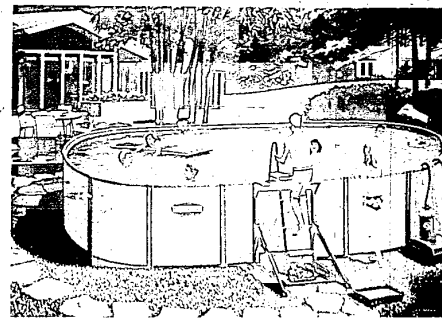

15' x 10' x 42' COLECO POOL PACKAGE
COMPLETE, READY FOR FAMILY FUN
No. SE-1510
Big straightside oval pool comes complete with 1/4 horsepower Aqua-Matic Cartridge Filter, automatic skimmer, 48" heavy duty pool ladder with Redwood deck and outside foothold. Oval pools fit in small or narrow yards.
$189.79