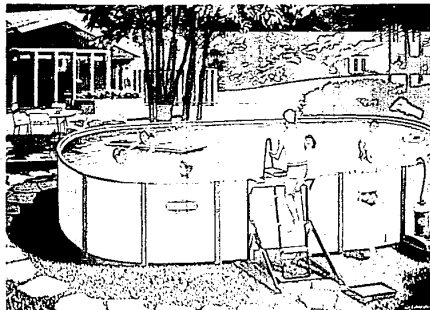

15' x 10' x 42" COLECO POOL PACKAGE

COMPLETE, READY FOR FAMILY FUN
No. SE-1510
$189⁷⁹