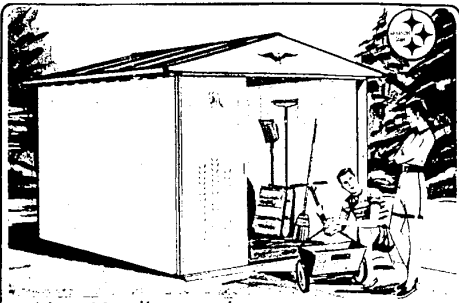

COOL BUYS

FOR HOT DAYS

YOU'LL SAVE WITH A SALEM POOL!

POOL DISPLAY OPEN to 9p.m.

LUXURY AT LOW COST... COLECO POOLS from SALEM!

New Yardley Steel Lawn Storage Shed

8'x6' SIZE, (inside dimension) packed in two cartons... 4 days only!

$98⁹⁹

10'x6' SIZE AVAILABLE AT SLIGHT EXTRA COST!

★ REPEAT OF A SELL-OUT! ★

pre-assembled REDWOOD FENCES

REDI-WEAVE SECTION I

6' x 8' Section **$13⁹⁵** C & C

SAVE ON LUMBER EVERYDAY at SALEM!

No. 2 K.D. WHITE WOOD

Length	2x4	2x6	2x8	2x10	4x4
6'	.49	.78	1.28	1.60	1.50
7'	.69	.88	1.40	1.86	1.75
8'	.84	1.04	1.70	2.13	2.00
10'	.99	1.20	2.12	2.70	2.50
12'	1.19	1.59	2.56	3.20	3.00
14'	1.39	1.84	2.97	3.72	3.50
16'	1.69	2.40	3.40	4.25	4.00

ECONOMY 2 x 4

7' Length **49^c** C & C
8' Length **59^c** C & C

HARDWOOD TIMBERS

4"x8" x8 FT. **$2⁹⁹** C & C
6"x8" x8 FT. **$4⁴⁹** C & C

FENCE GRADE REDWOOD

Length	1x6	1x8	2x4	2x6	4x4
6'	—	.96	1.13	1.50	2.10
7'	.84	1.12	1.26	1.75	2.35
8'	.96	1.28	1.44	2.00	2.80
10'	1.20	1.60	1.80	2.50	3.50
12'	—	1.92	2.26	3.00	4.20
14'	1.68	2.44	2.82	3.50	4.80
16'	1.92	2.56	2.98	4.00	5.60

REDWOOD TIMBERS

4" x 6" ROUGH
$50^c Lin. Ft.

SHEETROCK

3/8" Thick, 4'x7' **$1⁴⁹** C & C
1/2" Thick, 4'x8' **$1⁵⁹** C & C

4' x 8' PARTICLE BOARD

3/8" Thick **$2⁶⁹** Sheet C & C
1/2" Thick **$3¹⁹**
3/4" Thick **$3⁴⁹**
1" Thick **$5⁹⁹**

Tempered Glass or Diamond-light Plastic SHOWER & TUB ENCLOSURE

Reg. $49.95 **$28⁸⁸** C & C
Install it yourself and save. Your choice special. Tempered Glass model is made to withstand severe impact and pressure. Meets or exceeds A.S.A./F.H.A. spec. Or choose Diamond light plastic model in Amber, Green or Clear.

• **REDI-MIX CEMENT AND MORTAR, 95 lb. Bag** **$1²⁹**

• **CEMENT STEPS** Pre-cast, 3'-3 1/2' **$2⁵⁰** C & C

SAVE TIME AND MONEY NOW!

Reg. $9.75 **$7⁷⁵** Gal.

12'x36" COLECO POOL

• Steel sides, steel top rail
• Sturdy, economical
$38⁸⁸
POOL ONLY

COLECO 18' x 48" ROUND POOL

Steel sidewalls, Model No. SS 1848
Complete set-up for family fun! Includes: 2" top rail, 20 gauge vinyl liner, HS-2 skimmer, F-458 sand filter (5/8 hp), AL-4 ladder and 18" vacuum.
$358⁶³

COLECO 24' x 48" ROUND POOL

Steel sidewalls, Model No. SS 2448
For the bigger family, bigger yard. Includes quality features like 2" top rail and sturdy liner, plus added equipment like F-458 filter (5/8 hp), AL-4 ladder and 24" vacuum.
$382⁸⁸

SAVE AT SALEM ON REPLACEMENT POOL LINERS

• 8'x20' ... **$11.99**
• 10'x20' ... **$17.99**
• 12'x36' ... **$34.99**
• 15'x48' ... **$58.99**
• 18'x48' ... **$68.88**
• 20'x48' ... **$78.88**

4' CUB POLY PLAYBOAT

America's Safest, by Coleco

$3⁹⁹

YOUR CHOICE...COLECO SPECIALS!

Your Choice **$7⁸⁸**

POLY SANDBOX with colorful CANOPY

Tough, with gay striped canopy for shade. Big 36"x42" tin area with corner seats.

CLEAN, FRESH PLAY SAND **88^c** bag

PICNIC TABLE

4 separate benches **$38⁸⁸** C & C
SEPARATE OR ATTACHED BENCH PICNIC TABLES
your choice **$24⁸⁸** C & C

ORNAMENTAL IRON FOLDING TABLE
All hardware and linens for table **$28⁸⁸** C & C

Corrugated FIBERGLAS PANELS

Make your own colorful patio or pool screen... We have full stocks in Green, White, Yellow.
$2⁹⁹
26 x 120 **$3⁹⁹**
Size
26 x 144 **$4⁹⁹**
Size