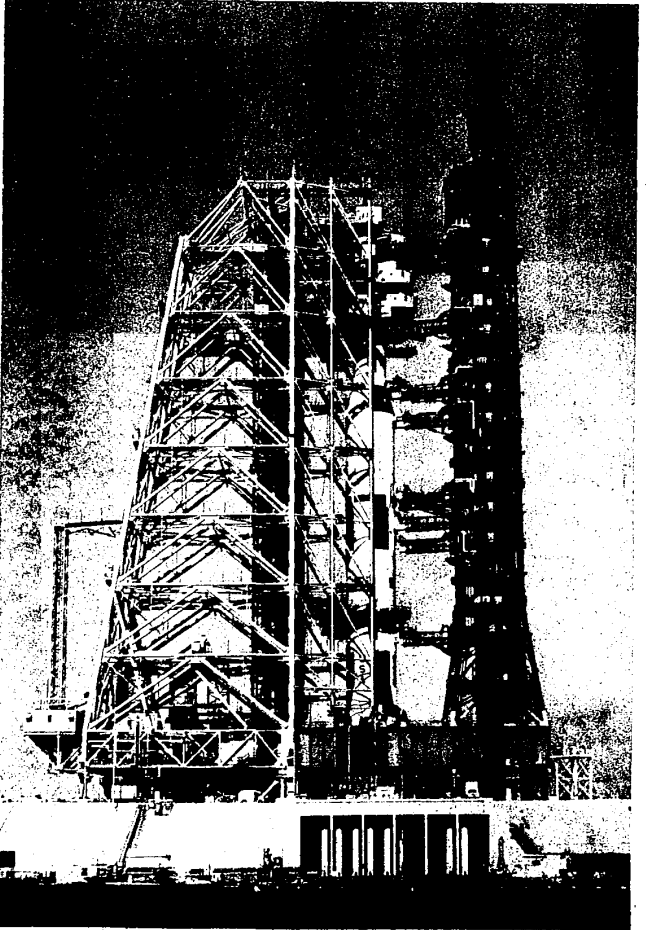

the farmington enterprise & observer

Weekend of January 30-31, 1971 PER COPY 15¢

Bendix Corp., based in Southfield and with a plant in Ann Arbor, will be deeply involved in the Apollo 14 moonflight beginning Sunday. Above: A Bendix technician in space suit demonstrates the "thumper" that will fire 21 cartridges into the moon's surface to detect water. Top right: A passive seismometer will measure quakes. Below that, technicians work in an air-showered, lint-free assembly room. Lower right: Bendixmen operate the 40-story mobile service structure at the launch pad as well as a 3.5 million-lb. crawler supporter that got it there. Left: Another Bendixman holds the device to monitor the descending engine thrust. Lower left: Bendix's six-experiment package will look like this on the moon. Below: The Saturn 4 rocket's inertial guidance system.