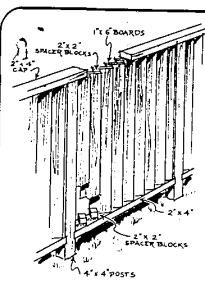

the Louvered Fence

Do it yourself and save!

Or... in Whitewood for only **$190** per running foot

Build a Fence

FENCE GRADE REDWOOD

LENGTH	1x4	1x6	1x12	2x4	2x6	4x4
6 FT.	.48	.90	1.80	1.13	1.50	2.28
8 FT.	.64	1.20	2.40	1.44	2.00	3.04
10 FT.	.80	1.50	3.00	1.80	2.50	3.80
12 FT.	.96	1.80	3.60	2.26	3.00	4.56

Lengths to 20 ft. available in most items

1x3" - 4 FT. Redwood Gothic Pointed PICKETS **36c** ea.