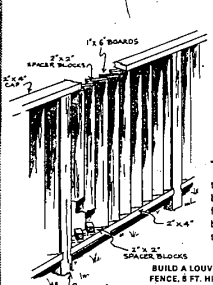

Now Unloading New Box Car