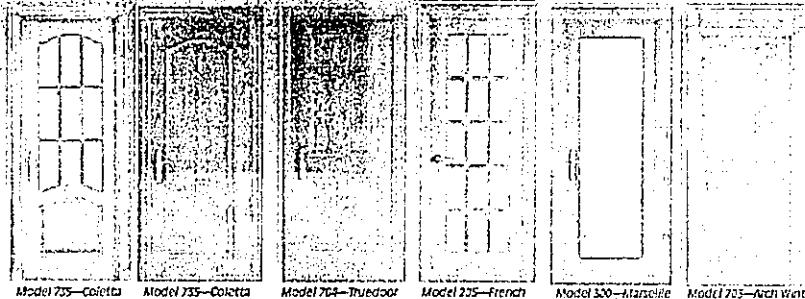

EMPIRE

A NAME YOU CAN TRUST • SINCE 1977

GET WOOD, STEEL OR FIBERGLASS

EXTERIOR DOORS
MAHOGANY, CHERRY, OAK

INSTALLED
WITH
DEAD BOLT
LOCK!

106-440	300-CF	EDR65	300-440	136-850	0857
\$649	\$649	\$349	\$899	\$399	\$599

INTERIOR DOORS

Solid Oak
Cedar
American
Popular
Cherry
Walnut
Mahogany

Model 725—Coletta Model 735—Coletta Model 704—TrueDoor Model 225—French Model 320—Alarselle Model 705—Arch Weller

Custom Fit
Imported
Italian Lock
French Style