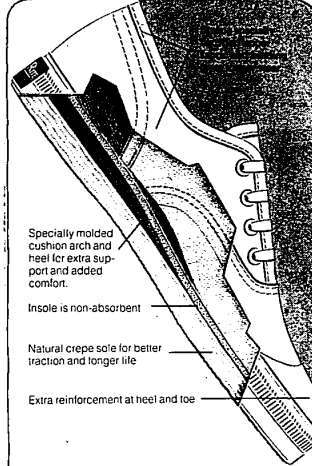

Specially molded cushion arch and heel for extra support and added comfort.

Insole is non-absorbent

Natural crepe sole for better traction and longer life

Extra reinforcement at heel and toe

Stride Rite sneakers.
A great place for growing feet to spend the summer.

This is the Sneaker engineered to out-wear and out-perform any other Sneaker.

THE STRIDE RITE® SHOE

THIS WEEK ONLY!
Bring in your old photograph to be copied by experts at a price worth waiting for