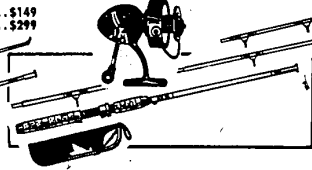

5 1/2-ft. Spinning Pack Rods
For the traveling fisherman. Can be used in fresh or salt water. 5-piece, light action.
Reg. 12.95 **9.97**
7.99 Ball-Type Spinning Reel ... 5.97