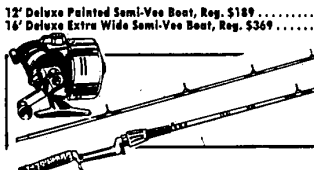

Light Action Spin Cast Rod
6' 2-piece fiber glass construction with cork grips, 4 guides, chrome-plated steel line guides.
Reg. 9.99 **7.97**
7.99 Spin Cast Reel 5.97