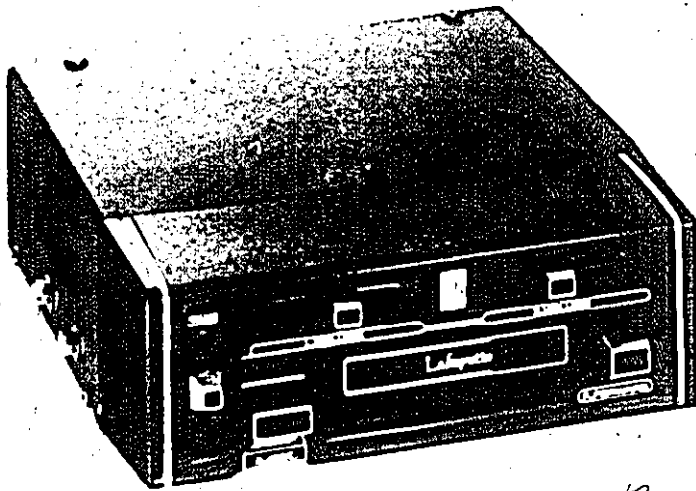

MUSIC LOVERS ARE HUSTLING TO LAFAYETTE!

The Lafayette "Auto-Mate 50" Under-Dash Car Stereo Cassette Tape Player

SALE \$39⁹⁵

Less Speakers

SAVE \$5

Reg. 44.95

It's a dynamic stereo cassette player featuring: (1) separate slide controls for left volume, right volume and tone. (2) Fast forward and eject buttons. (3) Advanced solid-state circuitry. (4) Rugged construction! (5) Full quality and realism from a compact player. (6) Price includes mounting bracket and hardware. 7 1/2 x 2 1/2 x 8 1/2". For 12 VDC negative ground. Imported. 17 M 62752W Shpg. wt. 4 lbs. Net \$39.95

In-Dash AM/FM Stereo Cassette Car Tape Player with Pushbuttons

SALE \$179⁹⁵

Less Speakers

SAVE \$10

Reg. 189.95

What a combination! This very smart set features: (1) a sensitive pushbutton AM/FM stereo radio. (2) High performance stereo tape deck. (3) AM/FM slide selector switch. (4) Anti-drift FM control. (5) Left-right balance control. (6) Front-to-back factor. (7) FM stereo and tape indicator lights. (8)

FM stereo separation, more than 20 dB. (9) Fast forward and pushbutton eject. (10) 50 to 10,000 Hz response. (11) Designed for custom installation in most standard U.S. cars. 7 1/2 x 3 1/2 x 6". For 12 VDC neg. ground. Imported. 17 M 60683W Shpg. wt. 10 lbs. Net \$179.95

The Lafayette "Auto-Mate II" Super-Compact Car Stereo Cassette Tape Player

\$29⁹⁵

Less Speakers

If you've got the glove box, we've got the player. featuring: (1) slide-type volume, balance and tone controls. (2) Fast forward and eject buttons. (3) Power-on indicator light. (4) Sturdy metal casing. (5) Plus, you get the mounting bracket and hardware. 6 1/2 x 2 1/2 x 7". For 12 VDC neg. gnd. Imported. 17 M 16333L Shpg. wt. 4 lbs. Net \$29.95