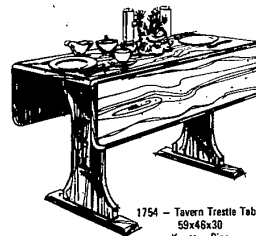

1754 - Tavern Trestle Table
59 x 46 x 30
Knotty Pine