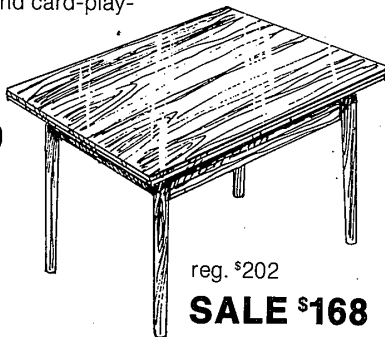

Visit and Save.

TEAK & ROPE dining and occasional chair perfect for dining and card-playing!

reg. \$113
SALE \$79

reg. \$202
SALE \$168

33" x 55" extends to 94"

The Refectory table—a Danish Invention! Storing table leaves is no longer a problem, they simply slide underneath the table. No need to worry about nicks & scratches--it's TEAK!

delivery and assembly extra

Our day-bed will turn any room into a spare bedroom! Perfect for a week-end guest or everyday use. Large storage drawer slides underneath the bed, what a space saver!! TEAK FRAME with orange cotton mattress and three coordinating pillows. Charming yet practical.