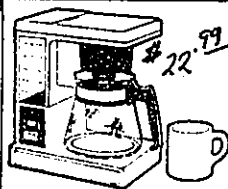

Coffeematic™ Drip Coffeemaker

#22.99
MODEL DCM10/
3385-004

Filtered Drip Coffee with the Speed of Instant

- 2-10 cup capacity, easy clean glass carafe.