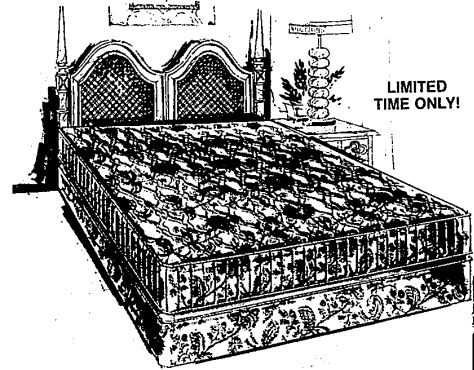

First time ever!

Entire inventory of Serta Perfect Sleeper mattresses reduced $40 to $80 a set!

1. **TWIN**
     Mattress or box spring
     regularly $129.95, now on sale ... **109.95**
   - **FULL**
     Mattress or box spring
     regularly $159.95, now on sale ... **139.95**
   - **QUEEN**
     complete 2-piece set
     regularly $399.95, now on sale... **349.95**
   - **KING**
     complete 3-piece set
     regularly $529.95, now on sale... **449.95**
2. **SOLD IN SETS ONLY.**

ONE WEEK ONLY...AT ALL 3 LOCATIONS.