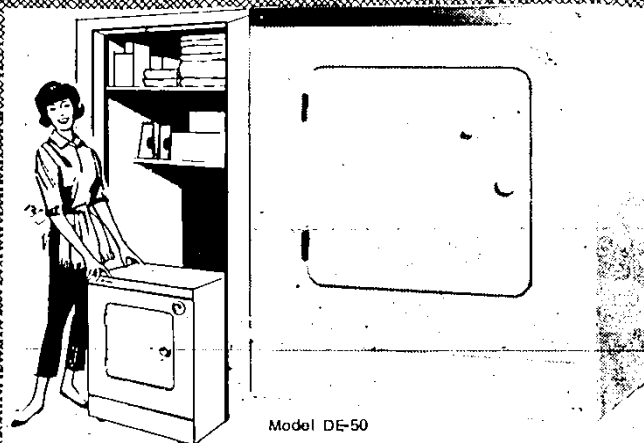

BERRY'S • MAYTAG

The Dependability People

Model DE-50

MAYTAG PORTA-DRYER

Dry any fabric or garment that can be dried in a regular sized dryer. A truly portable dryer that solves problems of space. Gentle enough for your most delicate lingerie. It's the new kind of dryer that goes where other dryers won't. Does everything a big dryer does except take up space.

GET BERRY'S LOW PRICE!

MAYTAG

GAS DRYER

The largest Maytag automatic tub ever... four-level automatic water level control... enhanced styling with chrome trim... a separate soak cycle for problem soil... white porcelain enamel self-cleaning wash basket. Has a special permanent press cycle, porcelain enamel washbasket, outer tub and top.