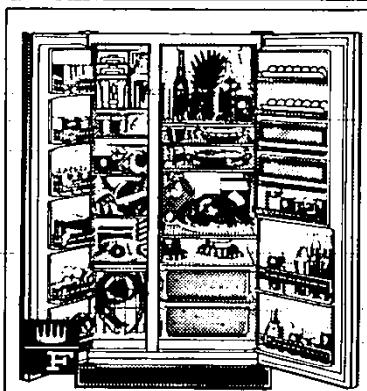

GET BERRY'S LOWEST PRICE

Model A-606

It's a Frigidaire Happening!

FRIGIDAIRE FROST-PROOF FREEZERS!

CHOOSE THE SIZE AND PRICE TO SUIT YOUR FAMILY!

Frigidaire Frost-Proof Refrigerator with 154-lb. size top freezer

- Frost-Proof! You'll never defrost again! No space lost to frost. Defrosts only when needed.
- 16.6 cu. ft. size for the extra room you want.
- Twin vegetable Hydrators keep 23.4 qts. garden fresh and crisp.
- Butter compartment. So convenient!
- Up-Front Lighting. Puts everything in plain view.

\$259⁹⁵

Frigidaire BIG 20 Side-by-Side Giant! 7.05 cu. ft. Freezer!

- Special Feature! Add an Automatic Ice Maker now or later! Replaces the present ice service in this refrigerator.
- Easy moving! Smooth glide nylon Rollers make cleaning behind easy.
- Frost-Proof! You'll never have to defrost again!