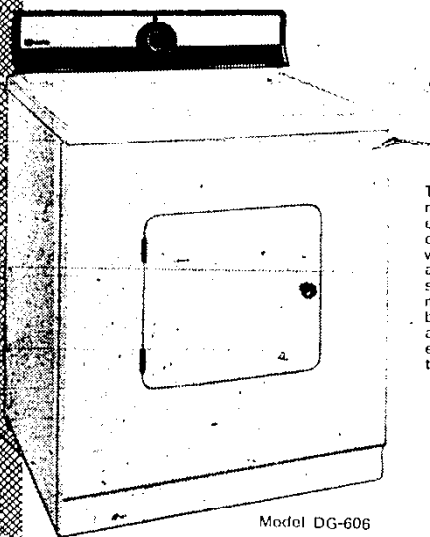

BERRY'S • MAYTAG

The Dependability People

Model DE-50

MAYTAG PORTA-DRYER

Dry any fabric or garment that can be dried in a regular sized dryer. A truly portable dryer that solves problems of space. Gentle enough for your most delicate lingerie. It's the new kind of dryer that goes where other dryers won't. Does everything a big dryer does except take up space.

GET BERRY'S LOW PRICE!

MAYTAG

GAS DRYER

The largest Maytag automatic tub ever... four-level automatic water level control... enhanced styling with chrome trim... a separate soak cycle for problem soil... white porcelain enamel self-cleaning wash basket. Has a special permanent press cycle, porcelain enamel washbasket, outer tub and top.