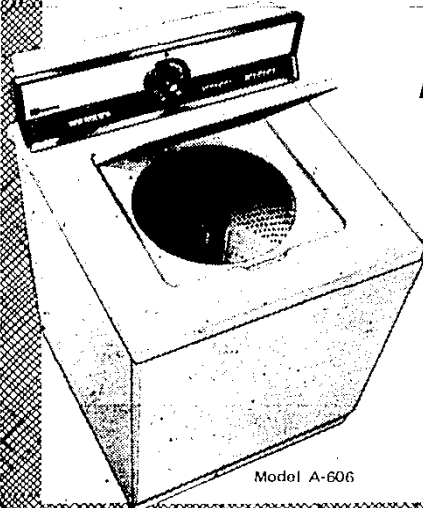

MAYTAG

AUTOMATIC WASHER

Completely automatic. Just select the setting the dryer does the rest. This is Halo-of heat dryer with electronic control. A design which gives you... greater economy of operation... rapid air flow for faster drying. Has porcelain enamel drum and top, highly efficient revolving lint filter.

GET BERRY'S LOWEST PRICE

Model A-606