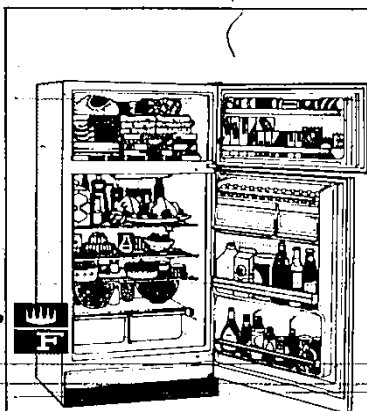

GET BERRY'S VERY SPECIAL LOW PRICE!

Model DG-606

MAYTAG

AUTOMATIC WASHER

Completely automatic. Just select the setting the dryer does the rest. This is Halo-of heat dryer with electronic control. A design which gives you... greater economy of operation... rapid air flow for faster drying. Has porcelain enamel drum and top, highly efficient revolving lint filter.

GET BERRY'S LOWEST PRICE

Model A-606

It's a Frigidaire Happening!

FRIGIDAIRE FROST-PROOF FREEZERS!

CHOOSE THE SIZE AND PRICE TO SUIT YOUR FAMILY!

Frigidaire Frost-Proof Refrigerator with 154-lb. size top freezer

- Frost-Proof! You'll never defrost again! No space lost to frost. Defrosts only when needed.
- 16.6 cu. ft. size for the extra room you want.
- Twin vegetable Hydrators keep 23.4 qts. garden fresh and crisp.
- Butter compartment. So convenient!
- Up-Front Lighting. Puts everything in plain view.