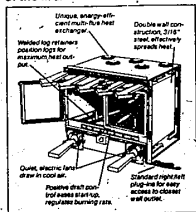

Benefire's completely self-contained so it installs easily, and it fits most fireplaces. The panoramic glass doors give you a full view of the fire.