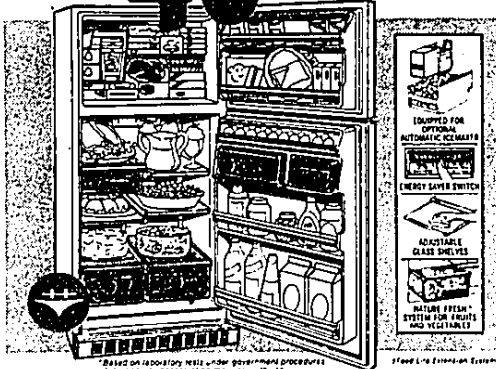

Great ideas from MILK'S and Hotpoint

Check our LOW prices!

$40 CASH FACTORY REBATE!

Hotpoint

DELUXE 19 CU. FT. ENERGY-SAVING REFRIGERATOR-FREEZER

- ❑ Uses just 89 kw hours per month* with energy-saver switch in normal position.
- ❑ Efficient foam insulation.
- ❑ 19.0 Cu. ft. no-frost refrigerator-freezer.
- ❑ 13.8 Cu. ft. fresh food capacity.
- ❑ 5.2 Cu. ft. freezer section.
- ❑ Reversible doors.
- ❑ Rugged Trilon II door and cabinet liner.
- ❑ See-thru meat keeper.

Free Line Extension System