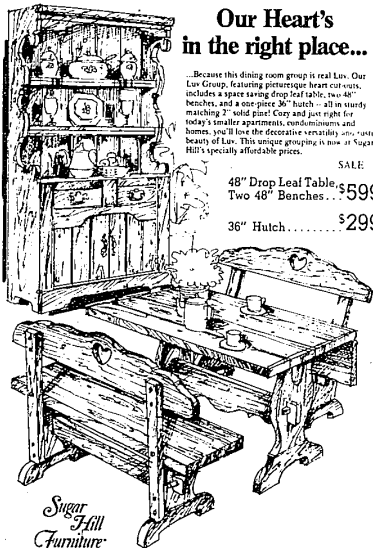

Cozy Dining by Sugar Hill Furniture

Our Heart's in the right place...

SALE

48" Drop Leaf Table...$599
Two 48" Benches...$599
36" Hutch...$299

Sugar Hill Furniture

Schrader's

Home Furnishings

"Quality Furnishings since 1907"

Mon.-Tues.-Sat. 9 to 6; Thurs. & Fri. 9 to 9; Closed Wednesday
111 N. Center (Sheldon) Northville 349-1838