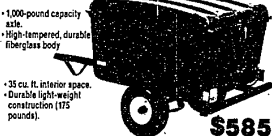

BRAND SPANKING NEW

LAST 2 DAYS! ... FOR REBATES

OPEN SATURDAY
APRIL 4th
LAST DAY FOR REBATES!

BEST SELLING CAR
IN U.S. IN 1980
NEW CITATION 4 DOOR

Stock #243
SALE PRICED $7330

NEW MALIBU 4 DOOR

LE-TRUNK

The answer to the small car

NEW 4x4 PICKUP

Stock #T-1512
SALE PRICED $8385

NEW FLEETSIDE PICKUP - HEAVY DUTY

Stock #T-1497
SALE PRICED $7200

NEW CHEVROLET LUV - 8' PICKUP

NEW CAPRICE DIESEL

Stock #538
SALE PRICED $9825

NEW MALIBU SPORT COUPE

NEW CAMARO SPORT COUPE

NEW CITATION X-11

Stock #614
SALE PRICED $9225

NEW CORVETTE

SALE PRICED - $14,250

SPECIAL NOTICE! CHECK OUR GM $500 AND $700 REBATES ON SOME NEW 1981's

BRAND SPANKING USED

USED 1980 FLEETSIDE PICKUP

#339089
ONLY $5985

USED 1977 BUICK CENTURY

Dark Brown Metallic
#233588
SPRING PRICED $2985

USED 1979 DODGE 4x4

#111918
SPRING SPECIAL $4885

USED 1977 CAPRICE 4 DOOR

Medallion Silver
#275960
ONLY $3685

USED 1980 CHEVY VAN

Two-Tone Blue
#125056
ONLY $6885

USED 1978 CAPRICE 4 DOOR

Silver Metallic
#199796
ONLY $4285

USED 1979 CHEVETTE 4 DOOR

#153398
ONLY $3885

USED 1980 BEAUVILLE

ONLY $8685

USED 1977 MALIBU 2 DOOR

Dark Green Metallic
#488935
SPRING PRICED $2485

USED 1981 CITATION 4 DOOR

Silver Metallic
SPECIAL PURCHASE PRICE $7885

USED 1980 PONTIAC PHOENIX 2 DOOR

Silver
#168964
$5785

USED 1980 IMPALA WAGON

Light Blue Metallic
#153966
ONLY $5485

Jack Cauley CHEVROLET

Orchard Lake Rd.
Between 14 & 15 Mile Rds.
In West Bloomfield

855-9700