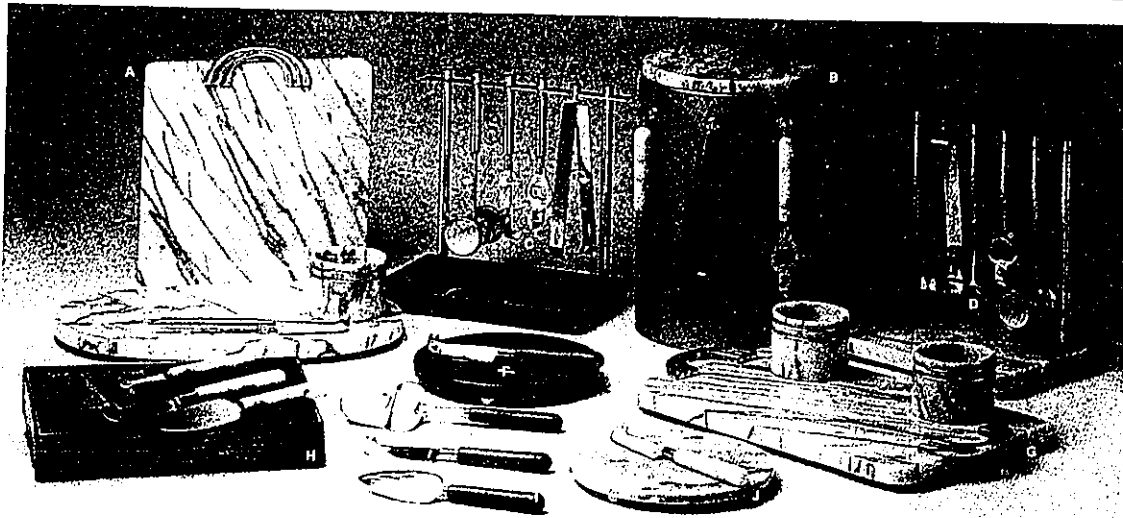

Store Hours: Daily 10-9, Saturday 9:30-5:30, Sunday 12-5

Steal the show on snow!

Performance ski gear... designed for superb function ...great good looks.

Don Thomas Sporthaus

Bloomfield Plaza 6600 Telegraph at Maple 626-9500 Birmingham

A. Square Server, with w/rainbow handle 10" B. Bartool C. Bartool set, gold on green marble (set of 5) D. Bartool set, chrome on white marble (set of 5) E. Oval server w/dip cup & knife 9" x 14", white F. 7" Round server w/knife G. Server w/2 dip cups 9" x 14", white H. 3 pc. Cheese set, white marble/chrome I. 3 pc. Cheese set, green marble/gold J. 7" Round server w/knife, white