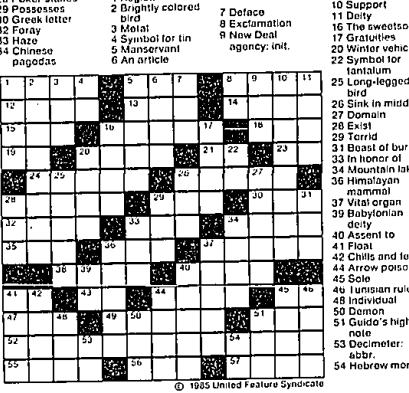

CROSSWORD PUZZLER

ACROSS 1 Perform 36 Cloth measure 37 Meeting rooms 38 Greek letter 39 Indian 40 Sun god 41 Showers 42 Indonesian 43 Country of Asia 44 River in Siberia 45 Time given by 46 Unit of force 47 Currency 48 Compass point 49 Essentially 50 55 56 57 58 59 60 61 62 63 64 65 66 67 68 69 70 71 72 73 74 75 76 77 78 79 80 81 82 83 84 85 86 87 88 89 90 91 92 93 94 95 96 97 98 99 100