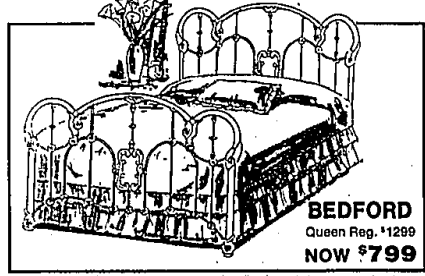

**N**ow's the time to save on the brass bed you've been dreaming about.

Save 30% to 50% on ALL genuine brass beds, headboards and white iron and brass beds. Choose from Dresher and Wesley-Allen handcrafted beds or headboards. Most styles available in king, queen, full or twin size. Sale prices also apply to special orders of styles not in stock.

Sale ends Sunday, February 9.

**LOMBARD**  
Queen Reg. \*1245  
**NOW \$869**

**TAMARISK TRUNDLE**

Reg. \*790  
**NOW \$544**

**VERSAILLES**  
Queen Reg. \*900  
**NOW \$630**

**CHELSEA**  
Queen Reg. \*1109  
**NOW \$699**

**BEDFORD**  
Queen Reg. \*1289  
**NOW \$799**

All on sale!  
Save  
30% to 50%

• 90 Days same as cash with approved credit.

**SPECTACULAR MATTRESS SALE**

**SEALY POSTUREPEDIC**

POSTUREPEDIC IMPERIAL	Reg.	Sale
*TWIN, each piece.....	\$239.95	*115
*FULL, each piece.....	\$319.95	*140
QUEEN, 2-piece set.....	\$759.95	*360
KING, 3-piece set.....	\$999.95	*510
<b>POSTUREPEDIC LYRIC</b>		
*TWIN, each piece.....	\$299.95	*139
*FULL, each piece.....	\$379.95	*187
QUEEN, 2-piece set.....	\$899.95	*414
KING, 3-piece set.....	\$1199.95	*589
<b>POSTUREPEDIC CARLISLE</b>		
*TWIN, each piece.....	\$379.95	*154
*FULL, each piece.....	\$439.95	*202
QUEEN, 2-piece set.....	\$1119.95	*459
KING, 3-piece set.....	\$1519.95	*649
<b>POSTUREPEDIC CELESTIAL</b>		
*TWIN, each piece.....	\$459.95	*173
*FULL, each piece.....	\$559.95	*224
QUEEN, 2-piece set.....	\$1319.95	*519
KING, 3-piece set.....	\$1719.95	*709