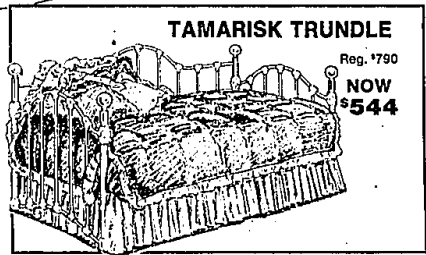

**N**ow's the time to save on the brass bed you've been dreaming about.

Save 30% to 50% on ALL genuine brass beds, headboards and white iron and brass beds. Choose from Dresher and Wesley-Allen handcrafted beds or headboards. Most styles available in king, queen, full or twin size. Sale prices also apply to special orders of styles not in stock.

Sale ends Sunday, February 9.

**LOMBARD**  
Queen Reg. \*1245  
**NOW \$869**

**TAMARISK TRUNDLE**

Reg. \*790  
**NOW \$544**

**VERSAILLES**  
Queen Reg. \*900  
**NOW \$630**

**CHELSEA**  
Queen Reg. \*1109  
**NOW \$699**

**BEDFORD**  
Queen Reg. \*1289  
**NOW \$799**

All on sale!  
Save  
30% to 50%

• 90 Days same as cash with approved credit.

**SPECTACULAR MATTRESS SALE**

**SEALY POSTUREPEDIC**

POSTUREPEDIC IMPERIAL	Reg.	Sale
*TWIN, each piece.....	\$239.95	*115
*FULL, each piece.....	\$319.95	*140
QUEEN, 2-piece set.....	\$759.95	*360
KING, 3-piece set.....	\$999.95	*510
<b>POSTUREPEDIC LYRIC</b>		
*TWIN, each piece.....	\$299.95	*139
*FULL, each piece.....	\$379.95	*187
QUEEN, 2-piece set.....	\$899.95	*414
KING, 3-piece set.....	\$1199.95	*589
<b>POSTUREPEDIC CARLISLE</b>		
*TWIN, each piece.....	\$379.95	*154
*FULL, each piece.....	\$439.95	*202
QUEEN, 2-piece set.....	\$1119.95	*459
KING, 3-piece set.....	\$1519.95	*649
<b>POSTUREPEDIC CELESTIAL</b>		
*TWIN, each piece.....	\$459.95	*173
*FULL, each piece.....	\$559.95	*224
QUEEN, 2-piece set.....	\$1319.95	*519
KING, 3-piece set.....	\$1719.95	*709