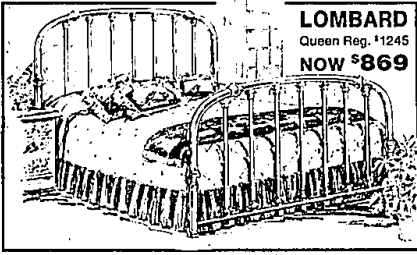

CHELSEA
Queen Reg. *1109
NOW $699