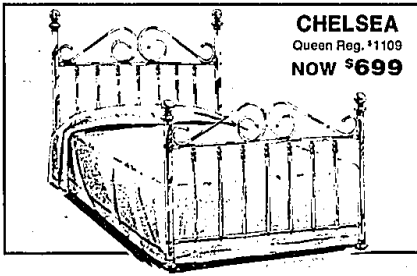

**N**ow's the time to save on the brass bed you've been dreaming about.

Save 30% to 50% on ALL genuine brass beds, headboards and white iron and brass beds. Choose from Dresher and Wesley-Allen handcrafted beds or headboards. Most styles available in king, queen, full or twin size. Sale prices also apply to special orders of styles not in stock.

Sale ends Sunday, February 9.

**LOMBARD**  
Queen Reg. \*1245  
**NOW \$869**

**TAMARISK TRUNDLE**

Reg. \*790  
**NOW \$544**

**VERSAILLES**  
Queen Reg. \*900  
**NOW \$630**

**CHELSEA**  
Queen Reg. \*1109  
**NOW \$699**

**BEDFORD**  
Queen Reg. \*1289  
**NOW \$799**

All on sale!  
Save  
30% to 50%

• 90 Days same as cash with approved credit.

**SPECTACULAR MATTRESS SALE**

**SEALY POSTUREPEDIC**

POSTUREPEDIC IMPERIAL	Reg.	Sale
*TWIN, each piece.....	\$239.95	*115
*FULL, each piece.....	\$319.95	*140
QUEEN, 2-piece set.....	\$759.95	*360
KING, 3-piece set.....	\$999.95	*510
<b>POSTUREPEDIC LYRIC</b>		
*TWIN, each piece.....	\$299.95	*139
*FULL, each piece.....	\$379.95	*187
QUEEN, 2-piece set.....	\$899.95	*414
KING, 3-piece set.....	\$1199.95	*589
<b>POSTUREPEDIC CARLISLE</b>		
*TWIN, each piece.....	\$379.95	*154
*FULL, each piece.....	\$439.95	*202
QUEEN, 2-piece set.....	\$1119.95	*459
KING, 3-piece set.....	\$1519.95	*649
<b>POSTUREPEDIC CELESTIAL</b>		
*TWIN, each piece.....	\$459.95	*173
*FULL, each piece.....	\$559.95	*224
QUEEN, 2-piece set.....	\$1319.95	*519
KING, 3-piece set.....	\$1719.95	*709