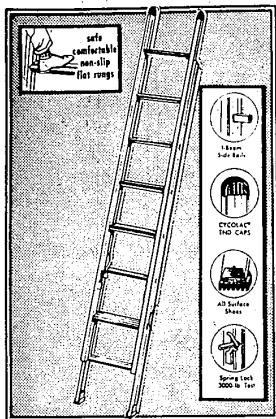

YANKEE

NATIONAL BRANDS AT DISCOUNT PRICES

SCORES AGAIN WITH LOWER PRICES

PRICES EFFECTIVE WEDNESDAY, THURSDAY, FRIDAY AND SATURDAY

16 FT. ALUMINUM EXTENSION LADDER

Non-slip steps with safety tested construction. Light weight and strong. Great for any use around the home. **12.66**

REG. 15.88