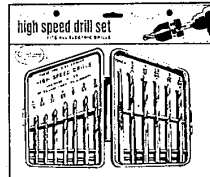

COMPLETE READY TO USE 14 PC. SPEED DRILL SET

12 high speed drill bits. 1/16" center punch. Control drill stop. Plus handy carrying case. **3.87**

REG. 5.76