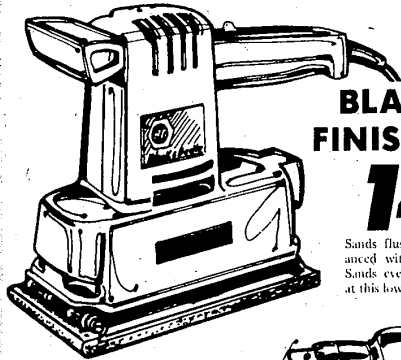

PERFECT BALANCE BLACK & DECKER FINISHING SANDER

14.99

INDUSTRIALLY LISTED BLACK & DECKER 3/8 INCH DRILL

9.99