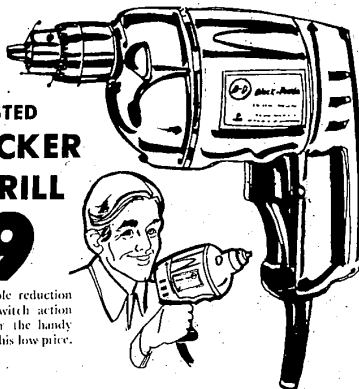

NEW EASY, TWO STEP METHOD

ANTIQUING FINISH KIT

REG. 3.97 **2.96**

COMPLETE READY TO USE 14 PC. SPEED DRILL SET

12 high speed drill bits. 1/16" center punch. Control drill stop. Plus handy carrying case. **3.87**

REG. 5.76

UNBREAKABLE 7 PC. SCREW DRIVER SET

REG. 1.97 **1.66**

DELUXE PLATE HARDWARE 19" GABLE TOP TOOL BOX

Full length lift out tray. Strong fold away handle. Great for any handy man. **2.86**

REG. 3.77

CHARGE IT AT YANKEE! WITH YOUR NEW BANKAMERICARD OR MASTER CHARGE

NORTH

Pontiac
1125 North Perry
8 Mile at Meyers

WEST

Detroit
Joy at Greenfield
Livonia
8-Mile at Gd. River

SOUTH

Riverview
Fort at King

EAST

Sterling Heights
14 Mile at Schoenherr
John R. at 9-Mile
Sterling Heights
Van Dyke at 17 Mile Rd.

STORE HOURS:
WEEKDAYS 10:00 AM
TIL 10:00 PM
SUNDAYS 11:00 AM
TIL 6:00 PM

RIGHT RESERVED TO LIMIT QUANTITIES

YANKEE DISCOUNT STORES SERVING YOU BETTER...SAVING YOU MORE!

YANKEE