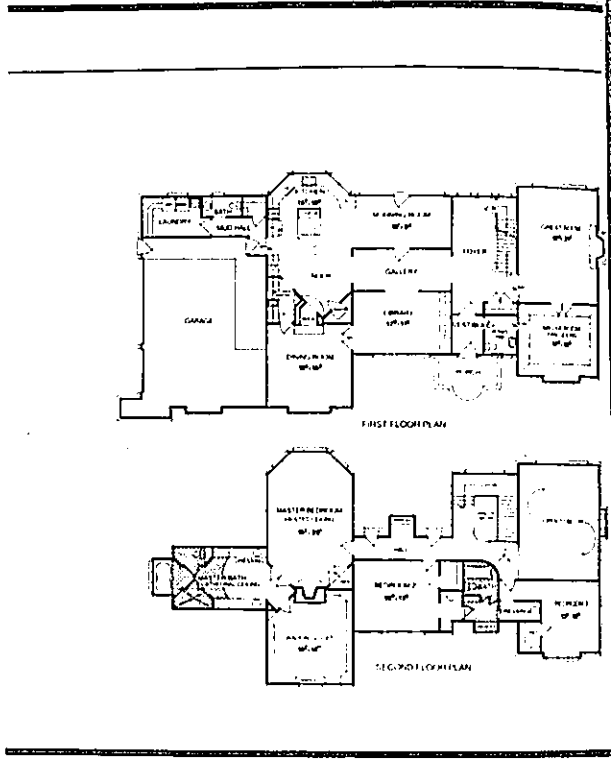

Two signs of quality. One location.

Thomasville Gallery

Fine furniture. You know it when you see it, but finding it is the problem. Not anymore. Look for the sign of quality. It's your assurance of style and fine craftsmanship.

The Thomasville Gallery. Your first visit is just the beginning.

**SUMMER SALE
ENDS SEPTEMBER 9th**

Schwark Furniture
Since 1962

ST. CLAIR
View Plaza
329-4700

UTICA
Van Dyke at 23 MI.
731-3400

MT. CLEMENS
16 Mile at Central
469-3700

Please send me a free booklet on Pella Window and Door Ideas
Free Windowscaping Booklet!

I plan to ☐ Build ☐ Remodel ☐ Replace

Name _____

Address _____

City _____

State _____ Zip _____

Telephone _____

MAIL TO **PELLA WINDOW**
2000 Haggerty Road
West Bloomfield, MI 48322

11 Locations in Southeast Michigan to Serve You
For the Nearest You Call:
1-800-23-PELLA

Ann Arbor • Brighton • Farmington
Flint • Lathrup Village
Rochester (Coming April) • Rossville
Sterling Heights • West Bloomfield
Westland • Taylor

Bring your home to Pella