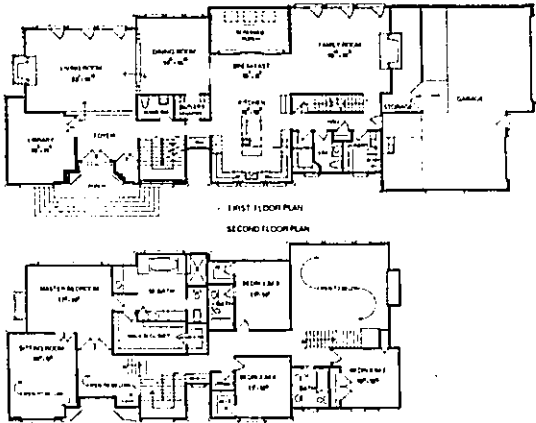

Heirloom

A traditional brick colonial with 12-foot front doors in a beautifully arched, tiered brick entry with stone surround. It features four bedrooms, three full baths and two half-baths. The two-story family room, with split rock fireplace and three huge circle head windows, has a second stairway to the upper level. A large country kitchen with granite island has a vegetable stand, professional appliances, walk-in butler's pantry, linen storage area and screened porch off the breakfast nook. The two-story library has a sitting room off the master bedroom. Other features are a 15-foot foot ceilings in the living room, custom marble fireplace and large, six-panel French doors with transoms. The master bedroom suite has cathedral ceilings, his and her vanities and walk-in cedar closet. Price range: \$550,000. Approximately 4,400 square feet.