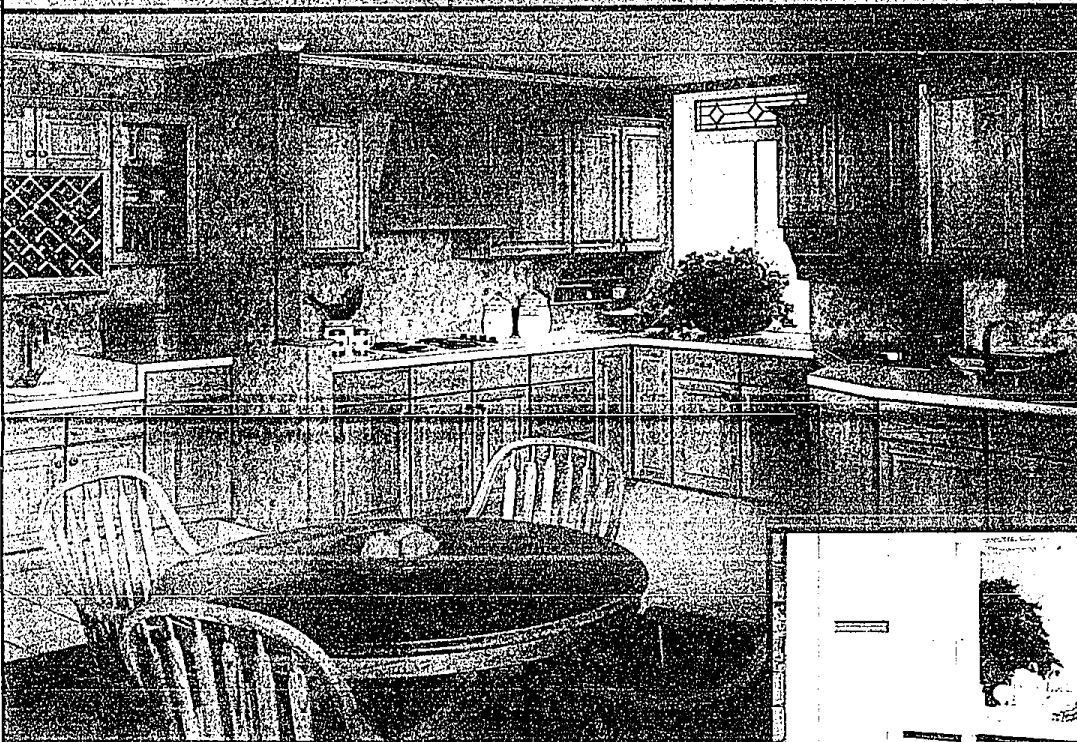

SAVE ON KITCHENS & BATHS

"FINE CARPENTRY AT LUMBER MILL PRICES"

YOUR CHOICE OF CHERRY MAPLE OAK OR BIRCH

Add the Elegance of Solid Wood Kitchen & Bath Cabinets for Less than the Cost of Veneer over Particle Board

KITCHEN OR BATH OF SOLID HARD WOOD CABINETS

Price includes 6 Linear feet of Upper and Lower Custom Hardwood Kemper Cabinets, Formica Top, 4" Back Splash and Stainless Steel Sink and all Labor. **\$1888⁰⁰** INSTALLED