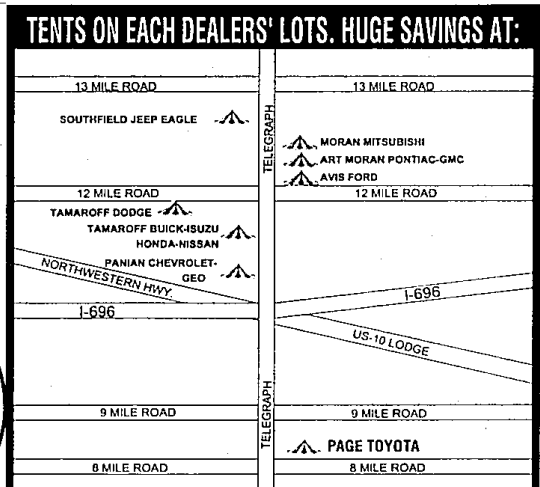

FINANCING AS LOW AS
1.7% APR*
REBATES UP TO
$3500

OVER 5000
NEW AND USED CARS
AND TRUCKS TO
CHOOSE FROM!

THURS. & FRI. 9-9; SATURDAY 10-5

MORE CARS ... MORE MODELS ... MORE DISCOUNTS ...

Savings Like Never Before!

29300 Telegraph
Just N. of 12 Mile Road

Art Moran
PONTIAC GMC TRUCK

353-9000

24625 Twelve Mile Rd.
Just W. of Telegraph

TAMAROFF
Dodge

354-6600

28501 Telegraph
Just S. of 12 Mile Road

TAMAROFF
HONDA NISSAN

353-1300