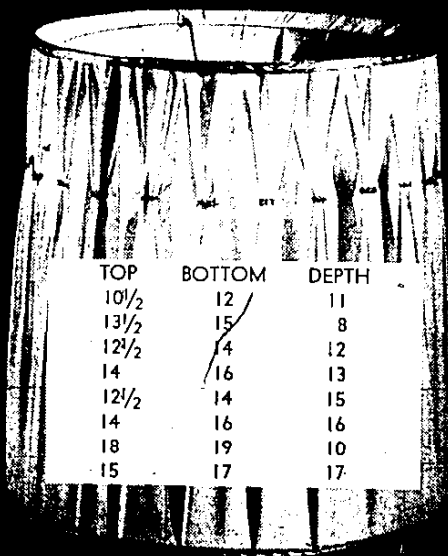

17.88

Sale. Combination floor lamp, table

20A. This walnut-finish floor lamp-table is a decorative addition to your living or family room. Brass tubing, convenient 3-way lighting. Style-coordinated shade. At savings. Not at Flint. (Lamps, d. 829)

10.88

Sale . . . Framed wall mirrors reflect big savings in this Birthday Sale

You'll add a whole new dimension to a room with a highly-polished mirror. 3 styles are: **20C.** Early American style in warm, nutmeg-finished frame. **20D.** Oval frame in antique gold finish. **20E.** Scrolled frame in walnut-finish. Not at Flint. (Lamps, d. 829)

TOP	BOTTOM	DEPTH
10 1/2	12	11
13 1/2	15	8
12 1/2	14	12
14	16	13
12 1/2	14	15
14	16	16
18	19	10
15	17	17

2 for \$9

Sale . . . 8 sizes in pinch-pleat lamp shades

20B. If your lamps need renewing, these white rayon acetate shades are your answer. Pinch-pleated; for table or floor lamps. Not at Flint. (Lamps, d. 829)