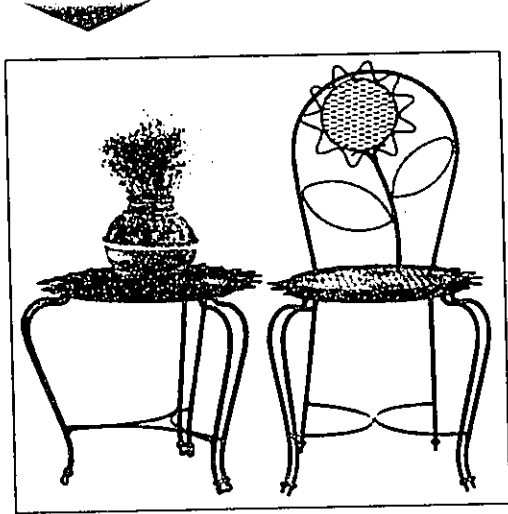

MARKET PLACE

Sun-sational

Flower power! Add a touch of whimsy outdoors on your patio, deck or porch, or indoors in your sunroom, greenhouse or screened-in porch. This lovely sunflower chair and matching table are handmade of iron with a rusted finish. "Grow" some beauty and accent your home with these unusual pieces of furniture that never need watering. By Country Originals Inc. Available at The Print Gallery, 29203 Northwestern Hwy. in Southfield. Call (810) 356-5454.

'Hot' seat

Squatting Figure chair: You'll be sitting pretty on this unusual chair. Definite conversation pieces, the chairs are individually hand-crafted and made of iron with a natural metal finish. The seat is 13 by 13 inches and each chair is 45 inches tall. By Country Originals Inc. in Mississippi, available at The Print Gallery, 29203 Northwestern Hwy., Southfield. Call (810) 356-5454.