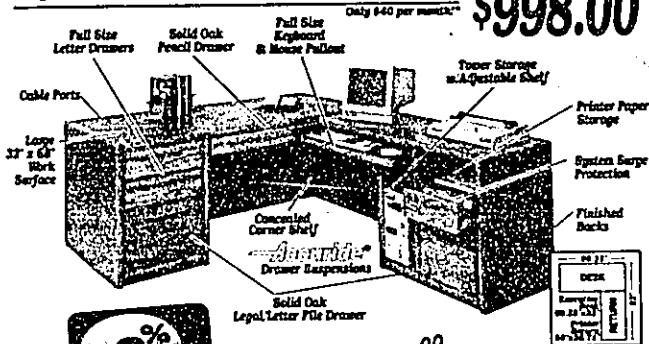

ULTIMATE OAK DESK & RETURN

reg. $1,499.00 ON SALE
Only $40 per month**
$998.00

14-4250 Rd. E. #200
Commerce Twp. MI 48304
810-669-4263

38750 14-Mile Rd.
in the Newberry Plaza
810-669-7101

14-4250 Rd. E. #200
Commerce Twp. MI 48304

Qualified Applicants! Get up to $7500 Credit with the Billy Bob's Card!

Using the Billy Bob's Card with approved credit when you pay for items in store. All other restrictions apply. See store for details.

EVERYTHING! NO DOWN PAYMENT! NO INTEREST! AT ALL FOR 90 DAYS!

Billy Bob's FURNITURE
Your #1 Source for Absolute Fun, and Functional Furniture!
Monday - Saturday 10am - 9pm & Sunday 12pm - 5pm

Royal Oak: 4250 North Woodward Ave. 810/549-4263 • Commerce Twp: 39750 14-Mile Rd. 810/669-7101