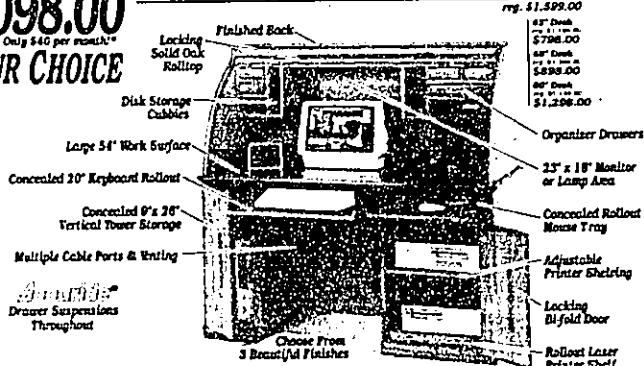

54" SOLID OAK ROLLTOP DESK

reg. $1,599.00