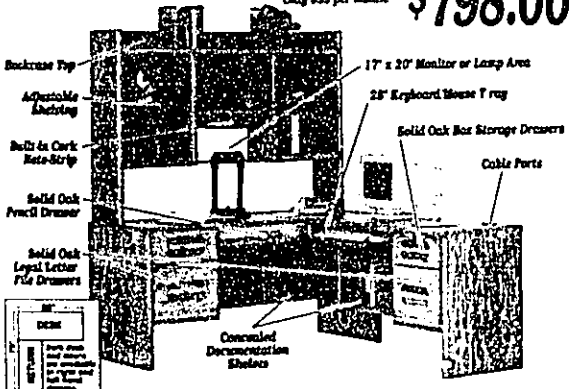

ULTIMATE OAK 3-PC. COMBO

reg. $1,299.00 ON SALE
Only $33 per month**
$798.00