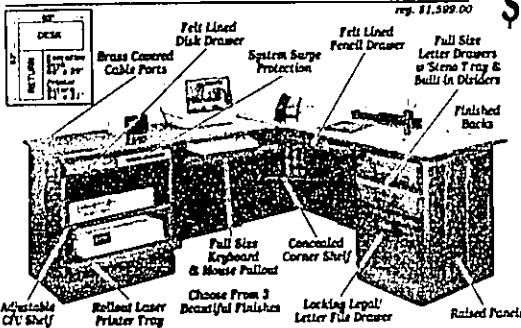

SOLID OAK DESK & RETURN

reg. $1,599.00

NOW SALE PRICED
$1,098.00
Only $40 per month**
YOUR CHOICE