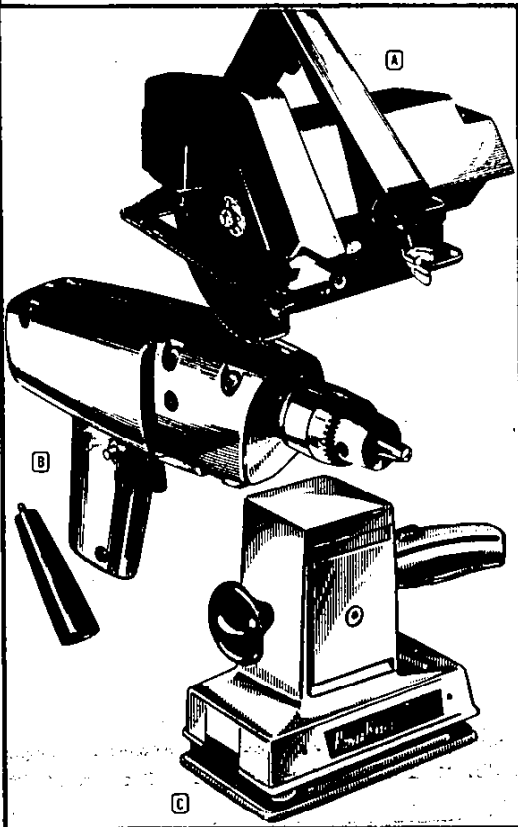

Your Christmas store

YOUR MERRIEST CHRISTMAS BEGINS AT WARDS

MONTGOMERY WARD

SAVE \$3 TO \$13! LOW PRICES ON WARDS RUGGED POWER TOOLS!

7 1/4" circular saw cuts 2 3/4" deep; reversible/vari-speed 3/8" drill; ovrKraft dual-action sander.

YOUR CHOICE

REG. 22.99 to 32.99 **19⁹⁹**

MODEL 472

2-STAGE SNOW THROWER CLEARS 26" PATH FAST, EASILY!

Auger gulps snow, impeller blasts it! Recoil-start, 5-HP engine. Easy to store.

REG. 359.99 **299⁹⁹**

SAVE 2.02! BOYS' OR GIRLS' FIGURE SKATES FOR GLIDING PLEASURE

Tempered steel blades, sock linings and counter-pockets. Blades are imported from Japan. Youth skates with adult styling.

REG. 10.99

8⁹⁷

6' HARDWOOD TOBOGGAN, FUN FOR YOUR WHOLE FAMILY!

Full wrap-around nose cleat for maximum strength. Extra thick runners and slots.