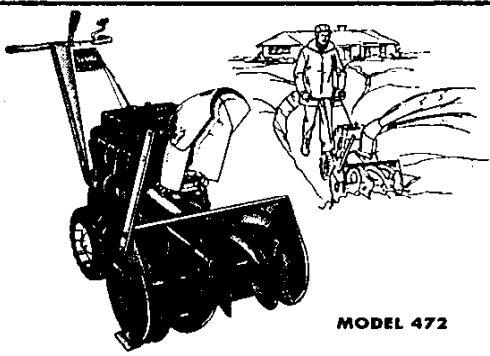

Your Christmas store

YOUR MERRIEST CHRISTMAS BEGINS AT WARDS

MONTGOMERY WARD

SAVE \$3 TO \$13! LOW PRICES ON WARDS RUGGED POWER TOOLS!

7 1/4" circular saw cuts 2 3/4" deep; reversible/vari-speed 3/8" drill; ovrKraft dual-action sander.

YOUR CHOICE

REG. 22.99 to 32.99 **19⁹⁹**

MODEL 472

2-STAGE SNOW THROWER CLEARS 26" PATH FAST, EASILY!

Auger gulps snow, impeller blasts it! Recoil-start, 5-HP engine. Easy to store.

REG. 359.99 **299⁹⁹**

SAVE 2.02! BOYS' OR GIRLS' FIGURE SKATES FOR GLIDING PLEASURE