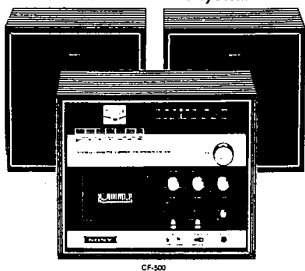

IT'S CHRISTMAS! at FARMINGTON PLAZA ASSOCIATE STORE

FARMINGTON PLAZA ASSOCIATE STORE

8 TRACK AUTO STEREO TAPE PLAYER

$29⁸⁸

Reg. 39.95 SAVE $10.07

8 TRACK AUTO STEREO TAPE PLAYER w/FM MULTIPLEX RADIO

77⁷⁷

Reg. 99.95 SAVE $22.18

PORTABLE STEREO 8 TRACK TAPE PLAYER

$69⁸⁸

- Slide controls
- Solid state
- Snaps together with speakers facing out for play & tote
- Tape program lights

PORTABLE 8 TRACK STEREO TAPE PLAYER — AM/FM STEREO RADIO

Featuring 3 way operation

$88⁸⁸

Mfg. List. 129.95 SAVE $41.07

This portable sound system provides 8 track stereo entertainment or the best in AM, FM and FM Multiplex broadcast programs. Also of major importance... the unique player operates on 117V AC house current or eight self-contained "D" batteries. A cigarette lighter adapter cord (included) permits this amazing sound center to be used in cars and boats with 12V DC negative ground electrical source.

8 BAND - SOLID STATE PORTABLE RECEIVER

$55⁸⁸

Reg. 69.95 SAVE $14.07

ONE FOR THE BUDGET -- You can't beat this system

SONY AM/FM STEREO CASSETTE-CORDER SYSTEM

$169⁸⁸

Reg. 199.95 SAVE $30.07

SONY SUPERSCOPE
You never heard it so good.