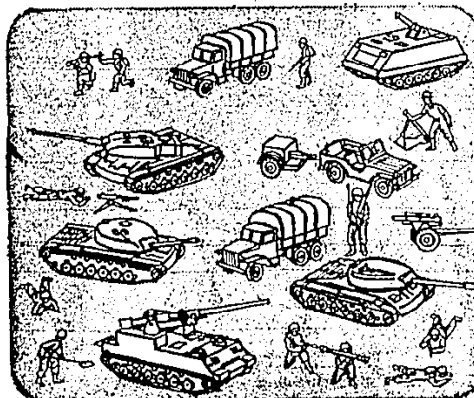

CHARGE IT!

save!

BIG BRUISER WRECKER

9⁸⁸

Has mighty hoist with 15-lb. pulling power. Siren, red flasher lights, spare parts, tool chest and other accessories.

CHARGE IT!

giant army combat set

Over 200 Pieces
Regularly 4.99

3⁴⁴

Authentically-detailed vehicles and artillery. 96 soldiers—2 complete forces plus equipment in different colors to lend realism.

CHARGE IT!