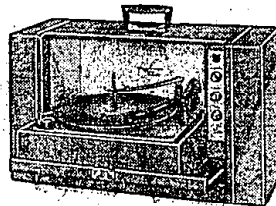

Philco Table Radios \$1495

Also CLOCK-RADIOS and AM-FM Models

PORTABLE-RECORD PLAYERS

\$1995

See Our Selection of Automatic Changers

the magnificent **Magnavox**

Portable 19" TV

Decorative WALNUT CASE

\$14990

STEREO

MAGNASONIC Portable Automatic RECORD PLAYER

\$9950

16" PORTABLE T.V. SETS

As Low As \$11950

Guitars

\$1995