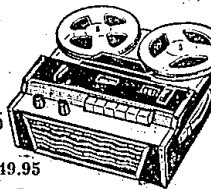

STARLET MODEL AS LOW AS

\$495

SPECIAL CHRISTMAS TERMS

NO DOWN PAYMENT PAYMENTS 'TIL FEB.

6-Transistor RADIOS \$895
MAGNAVOX PHILCO 14.95

5-Transistor Tape Recorders FROM \$1495
V-M from 149.95 Available in Stereo

Philco Table Radios \$1495

Also CLOCK-RADIOS and AM-FM Models

PORTABLE-RECORD PLAYERS

\$1995

See Our Selection of Automatic Changers

the magnificent **Magnavox**

Portable 19" TV

Decorative WALNUT CASE