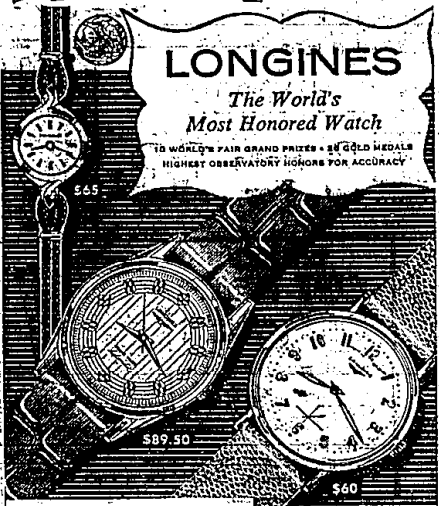

Sid's JEWELRY GIFTS for a MERRY JEWEL-TIDE

LONGINES

The World's Most Honored Watch

$89.50

$60

New Longines Holiday watches from $60

MARQUIS CUT
1/5 Carat
DIAMOND RING

With Matching Fit-In Wedding Band $1200.

See our complete selection of new fashions in mountings. Bring us your old rings and have a brand new creation ready for that special Christmas gift.

Prices start at $1200

TRADE-IN YOUR OLD WATCH AND SAVE MORE ON HAMILTON - ELGIN - GRUEN - BENRUS - LONGINES - LECOULTRE

Sterling Silver TIE BAR & CUFF LINKS SETS $500

VANTAGE THE JEWELER'S QUALITY WATCHWORD