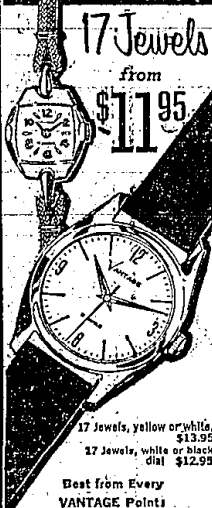

17 Jewels from $11.95

Best from Every VANTAGE Point

- ✓ 17 and 21 Jewels
- ✓ Shock-Resistant
- ✓ Anti-Magnetic
- ✓ Lifetime Main Spring
- ✓ A Style for Everyone

GENUINE DIAMOND & ONYX RING Yellow Gold

$2000

1. Pins
   - Earrings
   - Necklaces
   - Bracelets
2. All Fashion-Wise for a Merry Jewel-Tide Gift FROM $100

LUSTROUS CULTURED PEARL NECKLACE $1300
CULTURED PEARL RING $1500
Set with FINE DIAMOND White Gold

PRINCE GARDNER WALLETS FROM $395
PRINCESS GARDNER WALLETS FROM $500 ENGRAVED FREE

See Our Tremendous Selection of CHARMS $1.50 up

FREE ENGRAVING — FREE GIFT WRAPPING!

Sid's JEWELRY FARMINGTON CENTER 476-4204 OPEN EVENINGS 'TIL 9 P.M.

1. 3 WAYS TO BUY
2. CHARGE
   - LAY AWAY
   - EASY CREDIT TERMS

IT COSTS NO MORE TO HAVE THE Very BEST

Visit The Center of All Christmas Gift and Greeting Card Activity in the Farmington area.

PURCHASES GIFT WRAPPED FREE!

Bon Ton Shoppe

GIFTS - CARDS

Open Evenings 'til 9

474-0420

Santa Says: SAVE Up To 75% On LAUNDRY AND Dry Cleaning BILLS

USE OUR SELF SERVE LAUNDRY and DRY CLEANERS