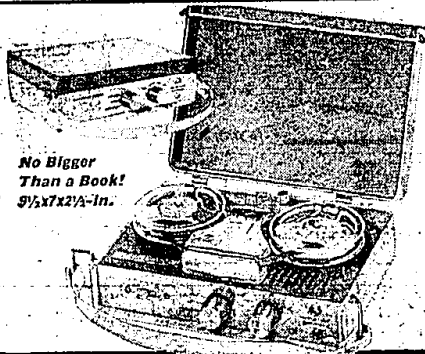

OPEN SUNDAY TO 12 PM 5 PM

SCOTT'S 5 & 10

Phone 474-6908

SHOP SCOTT'S FIRST FOR QUALITY

GIFTS-DECORATIONS-TOYS

No Bigger Than a Book!
9 1/2 x 7 x 2 1/2 in.

Battery Powered TAPE RECORDER $14.88
4 Transistors

Folds Into Compact Carrying Case—Weighs Only 2 1/2 Pounds!

Easy to operate—economical, too. Have fun with a pair, by exchanging tapes with relatives and friends in distant cities! Clear playback through built-in speaker or earphone. Complete with crystal microphone, 150-ft. tape, 2 3-in. reels, 9-volt battery, instructions and 90-day warranty. Gift boxed.
TAPES... 150-ft. magnetic tape, 3-in. reel... 79c

DRESSER SET

$398 SET

• Attractive Gift Box
Bronzed metal frames and handles, gold brocade backs. A glamorous Christmas present!

CRYSTAL CAKE STAND

A lovely way to serve a holiday cake. 4 1/4 x 11 in. **1.29**

DUSTER

$2.99 & $3.99

• 54% Cotton, 46% Acetate
Blended fabric keeps its new look wash after wash. Pink or blue checks. Sizes 10-18.

FLANNEL GOWN

$137

• Colorful Floral Print
Full-cut, full-length gowns to keep cozy in. Assorted background colors. 34-40.

GIFT JEWELRY

$1.00 — $2.00

• Stunning Matched Sets
The look is expensive, but the prices are so low! Shop now for best selection.

BILLFOLDS

$1.00 TO $2.98

• Styles for Men & Women
Give a genuine leather billfold for Christmas! Widest choice of colors. Gift box.

ELECTRIC PERCOLATOR

REG. $10.95 **$8.88**

• Completely Automatic
Makes from 10 to 22 cups of delicious coffee — keeps it drinking-hot for hours!

CHRISTMAS CARDS

REG. $1.00 **77c**

• 50 Cards and Envelopes
Unusual quality for this low price! Different sizes and designs, many glitter-trimmed.

Etch-A-Sketch Slate

Turn knobs to draw, $2.17
upside down to erase.

DRINK-N-WET DOLL $1.98

MONOPOLY GAME

Board and equipment, 3 to 8 players. **$3.17**

TRAIN LIONEL $9.99