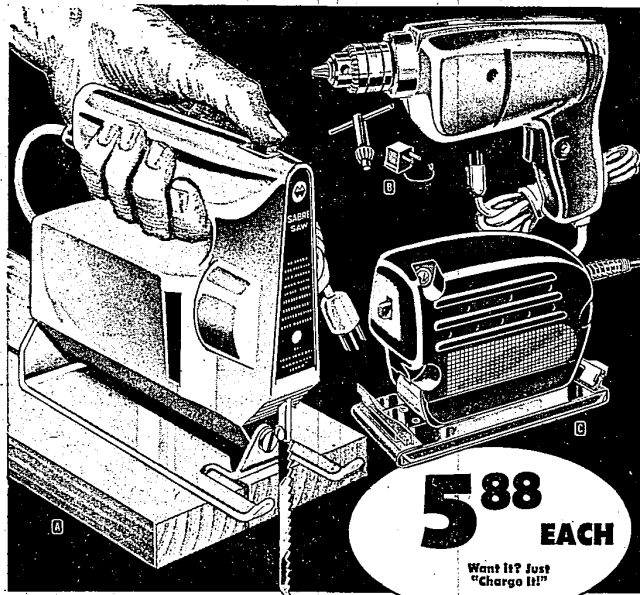

**3 days only... at
Ward's... Wonderland**
PLYMOUTH AT MIDDLEBELT
free demonstration

GA 7-1600 see how you can easily

redecorate with new

FLECTO *Antique Finish*

SPECIAL DEMONSTRATIONS

THURS., FRI., APRIL 8 - 9... 6 to 9 p.m.

SATURDAY, APRIL 10... 11 a.m. to 9 p.m.

PAINT DEPT. — FIRST FLOOR

EASY TO APPLY RIGHT OVER OLD FINISHES!

- No messy paint removers
- No scraping
- No bleaching or staining
- No special skill needed
- No special tools
- 2 easy steps

SAVE!
Decorative Latex Paint — Reg. 6.49
4⁸⁸

SAVE!
Black Walnut Paneling
5⁸⁸

WOW!

**WARDS of WONDERLAND
WEEKEND SPECIALS!**

THURSDAY!
FRIDAY!
SATURDAY!

5⁸⁸ EACH

Want It? Just "Charge It!"

PRICES CUT 3" to 6"

WARDS PORTABLE TOOLS FOR HOME AND SHOP

a. SABRE SAW

As handy a power tool as you'll find. Cuts holes, straight lines and patterns in wood, plastic; cuts through 2x4's. Bronze bearing construction.

b. 1/4-INCH DRILL

Imagine! A 1/4" drill at savings! Double reduction gears for more torque; 1000-rpm no-load speed, 600-rpm full-load speed.

c. SANDER-POLISHER

Cuts annoying hand sanding and polishing time to almost nothing — 14,400 strokes per minute! Complete with sandpaper and polishing pad.

**MONTGOMERY WARD Presents a
FESTIVAL OF FLOWERS**

THURSDAY • FRIDAY • SATURDAY

APRIL 8-9-10

1 p.m. to 8 p.m.

SEE...
*Enchanting Array
of Floral Arrangements
Created by*

JUNE ERICKSON

GIFTWARE DEPT. — 2ND FLOOR

- Favorite Garden Flowers
- Rare, Exotic Blossoms
- Foliage
- Potted Plants
- Fruits and Vegetables
- Every Size and Color

Fresh Floral Beauty...
For Your Home
... All Year 'Round With

CORBOSCO

Flowers and Foliage
in lifelike Coralin plastic