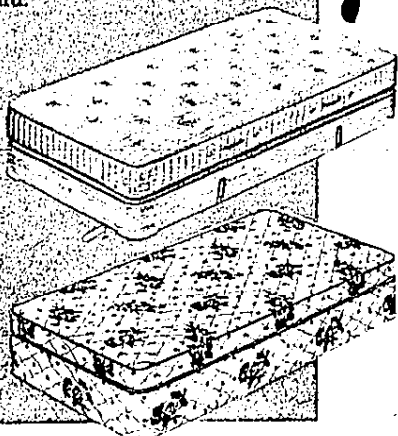

59⁸⁸
Regular \$69.95

SAVE *10⁰⁷
Hotel-Built 432-Coil Mattresses or Springs

Extra firm, extra durable! No-sag construction. 270 coils in twin.

39⁸⁸
Each full or twin unit

SAVE *10⁰⁷
Polyurethane FOAM Quilted Mattresses

Firm 4-in. foam core resists sagging. Non allergenic!

29⁸⁸
Box Spring... 29.88 Full or twin

SAVE *37
Quilted Queen-Size Sleep Set

Stretch out in perfect comfort. Sears deluxe queen size bed is 5 in. longer and 6 in. wider than your present double bed. Feels so luxurious! Puff-quilt top gently cradles you. Firm 5-in. Serofaom (polyurethane) core gives deep support. Save now.

Regular \$136.90

99⁸⁸
60 x 80 in.

Includes Serofaom Mattress, Box Spring, Converto Rails

INCLUDED!
Converto Rails make your present full-size bed big enough to accommodate queen size.

Reproductions of Houdon Sculptures of Children... 4.99 Pr.
NO MONEY DOWN on Sears Easy Payment Plan