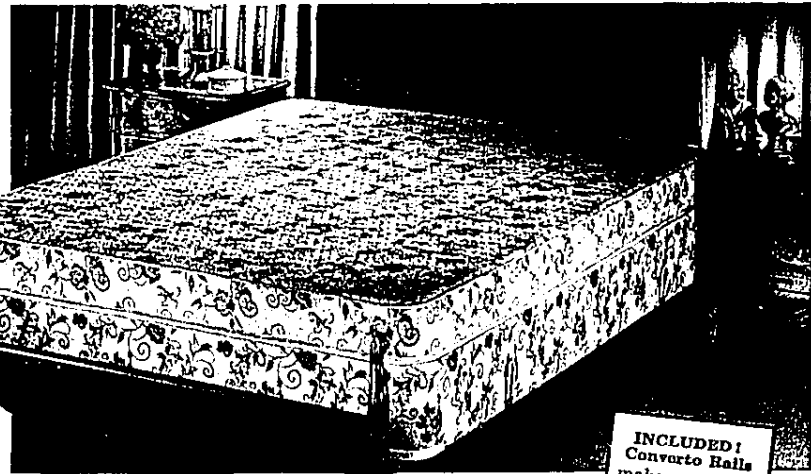

59⁸⁸
Regular \$69.95

SAVE *10⁰⁷
Hotel-Built 432-Coil Mattresses or Springs

Extra firm, extra durable! No-sag construction. 270 coils in twin.

39⁸⁸
Each full or twin unit

SAVE *10⁰⁷
Polyurethane FOAM Quilted Mattresses

Firm 4-in. foam core resists sagging. Non allergenic!

29⁸⁸
Box Spring... 29.88 Full or twin

SAVE *37
Quilted Queen-Size Sleep Set

Stretch out in perfect comfort. Sears deluxe queen size bed is 5 in. longer and 6 in. wider than your present double bed. Feels so luxurious! Puff-quilt top gently cradles you. Firm 5-in. Serofaom (polyurethane) core gives deep support. Save now.

Regular \$136.90

99⁸⁸
60 x 80 in.

Includes Serofaom Mattress, Box Spring, Converto Rails

INCLUDED!
Converto Rails make your present full-size bed big enough to accommodate queen size.

Reproductions of Houdon Sculptures of Children... 4.99 Pr.
NO MONEY DOWN on Sears Easy Payment Plan