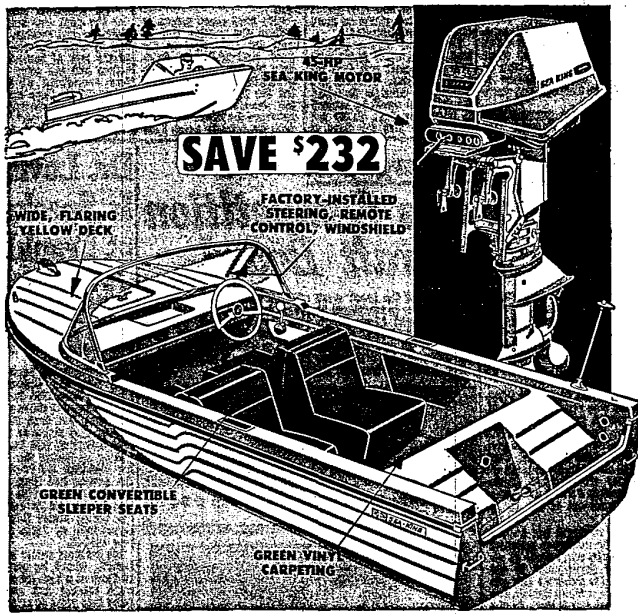

STARTS TODAY... AT WONDERLAND

MONTGOMERY WARD

Wonderland Center
OPEN EVERY NIGHT

MEET THE STARS

5 BIG PRIZES

SPORT-O-RAMA

Wards 1965 camping and marine show
SO BIG WE'RE HOLDING IT UNDER THE BIG TOP
★ **WONDERLAND CENTER PARKING LOT**
PLYMOUTH ROAD AT MIDDLEBELT

15-ft. runabout . . . 45hp motor rig — Reg. $1,631
DELUXE FIBERGLASS BOAT, 1,000 LB. CAP. TRAILER

Buy all three . . . they team together to give you savings and years of family fun! You'll be proud to own this sporty runabout with its tough fiber glass lapstrake hull and the powerful Sea King 45-hp electric start motor. Buy Sea King for beauty, power, excitement!

$1,399
Freight Included
NO MONEY DOWN

JUST SAY "CHARGE IT!"

Reg. $155

SEA KING 12 FOOT FISHING BOAT

LIGHTWEIGHT AUTO TOP BOAT

Aluminum hull designed for maximum maneuverability, stability in rough water. Won't rust or corrode. Non-skid floor and foam flotation tanks for extra safety. Sturdy wood seats are varnish protected.

139⁸⁸*

*Freight Included

Quick-start Sea King 6-hp outboard motor

$204
reg. $229

- Easy to operate—has twist-grip throttle
- Speeds quietly at 13-mph, trolls slowly
- Runs full throttle 4 hours on 1 tank of gas

TEST-PROVED!

SEA KING 9-HP PORTABLE OUTBOARD MOTOR

$259
reg. $279

Efficiency, dependability and ruggedness proved by tests! It's a fishing favorite — trolls at 1 1/2 mph, speeds to 17 mph. Runs 3 hours at full throttle on one tank of gas. Has full gearshift; waterproof ignition. Separate 4 1/2-gallon fuel tank.

VISIT OUR OUTDOOR SALES AREA SUNDAY 12-6
See The Complete Sport-O-Rama Exhibit

Reg. $179

14' DELUXE AUTO-TOP BOAT

DESIGNED FOR MORE FISHING FUN!

Lightweight, rugged—easy to tote atop your car, won't rust or corrode. Features lapstraked hull, safe foam flotation, long-lasting enamel finish, 3 varnished seats. 12-ft. deluxe auto-top aluminum boat. . . . .

$164*

*Freight Included

1000-LB. SEA KING TRAILER

CARRIES BOATS UP TO 16 FT. LONG

Get a safe riding, easy towing Sea King trailer now and be ready for boating fun! 3-position axle gives you balanced trailing; front tilt lets you launch, load your boat without unhitching. "A" frame; demountable wheels.

$149*
regular $159.