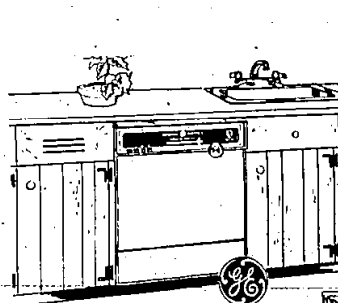

CONVERTIBLE DISHWASHER model SC-800A