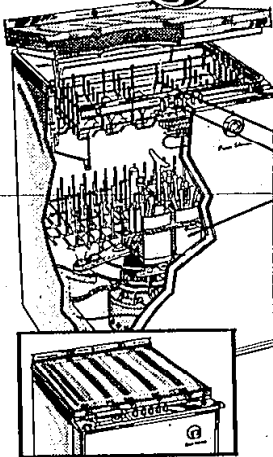

Smart Carving Board Countertop

Mobile Maid® Dishwasher

Beautiful, no-drip cherry wood countertop adds beauty and convenience to your kitchen!

Thoro-Wash* Gives spotlessly clean dishes

- Automatic Rinse-Glo Dispenser for diamond-bright shine.
- Twin Lift-Top Rack Convenience.
- 4-cycle Pushbutton Controls.
- Exclusive Silver Shower for gleaming silverware.
- Faucet-Flo lets you draw water from tap after machine has filled.

Model SM-501B

PRICED SO LOW YOU WON'T BELIEVE IT!

*Thoro-Wash is General Electric's name for more than one level washing action coupled with flushaway drain.