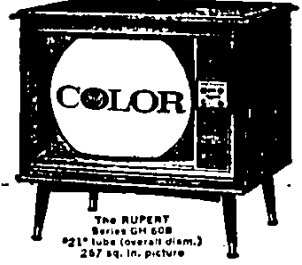

BRIGHTEN DAD'S DAY WITH A
Portable
COLOR TV
IMMEDIATE DELIVERY

RCA Victor
The Most Trusted Name in Electronics

RCA VICTOR New Vista COLOR TV

Rollaround Stand Optional
Mobility and famous RCA Victor dependability! Glare-proof rectangular RCA HI-LITE tube, super-powerful New Vista VHF, Solid State UHF tuners, FCA solid copper circuits. The Allen Series, FH 522-180 sq. in. picture.

Pay As Low As **3.95** A Week

RCA Victor New Vista

21-INCH* COLOR TV

Budget Priced! Big Screen!
Biggest Color TV value of all! 25,000-volt New Vista Color Chassis! Glare-proof RCA HI-LITE color tube. Super-powerful New Vista VHF, Solid State UHF-tuners, RCA Automatic Color Purifier! See it today!