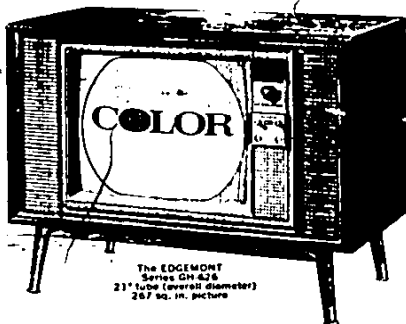

CONTEMPORARY LOWBOY

RCA VICTOR *New Vista* COLOR TV

- 25,000-volt New Vista Mark III chassis
- Glare-proof RCA Hi-LITE Color Tube
- New Vista VHF, Solid State UHF tuners
- RCA Automatic Color Purifier "cancels" magnetic distortions
- Dependable RCA Solid Copper Circuits

499⁰⁰