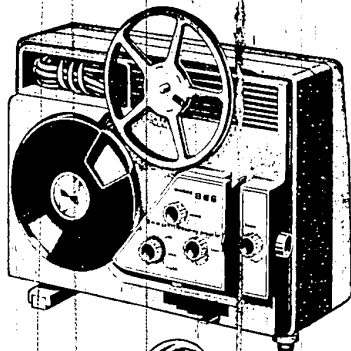

Super Helmet 7™ now on special sale

1⁹⁹

save $32! deluxe home movie outfit

- ★ SUPER 8mm ZOOM CAMERA
- ★ WASHABLE SCREEN
- ★ SUPER 8mm PROJECTOR
- ★ TWIN MOVIE LITE
- ★ CAMERA CARRYING CASE

ALL 5 UNITS

114⁸⁸

REGULAR 146.26

Complete home movie outfit at terrific savings! 8mm camera loads fast; zooms in and out at touch of a lever. Electric eye for automatic exposure. Carrying case included. Companion projector with automatic reel-to-reel loading. Slows movies forward, reverse, still. Two-bar movie light, washable vinyl movie screen included.