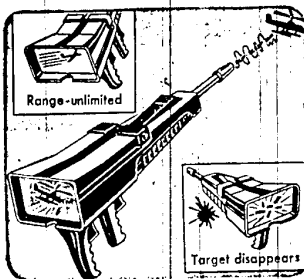

Christmas Sale

WONDERLAND STORE ONLY - PLYMOUTH AT MIDDLEBELT
OPEN EVERY EVENING UNTIL 9 GA 7-1600

save! rugged "continental divide" road race outfit!

HOURS OF FUN FOR ALL AGES. 7-FT. LONG, 38 INCHES WIDE.
MORE THAN 28 FEET OF TRACK.

24⁸⁸

NO MONEY DOWN! CHARGE IT!

OPEN SUNDAYS
12 to 6 P.M.

save! 1" Plazer™ Ray new wonder gun!

8⁸⁸

REG. 11.99

Regular 14⁹⁹
Sew Big
10⁸⁸

Drop-side Doll crib

4⁸⁸