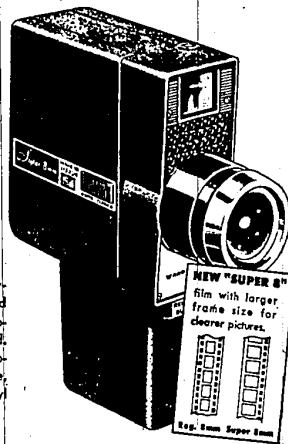

Super Helmet 7™ now on special sale

1⁹⁹

save $32! deluxe home movie outfit

- ★ SUPER 8mm ZOOM CAMERA
- ★ WASHABLE SCREEN
- ★ SUPER 8mm PROJECTOR
- ★ TWIN MOVIE LITE
- ★ CAMERA CARRYING CASE

ALL 5 UNITS

114⁸⁸

REGULAR 146.26

Complete home movie outfit at terrific savings! 8mm camera loads fast; zooms in and out at touch of a lever. Electric eye for automatic exposure. Carrying case included. Companion projector with automatic reel-to-reel loading. Slows movies forward, reverse, still. Two-bar movie light, washable vinyl movie screen included.