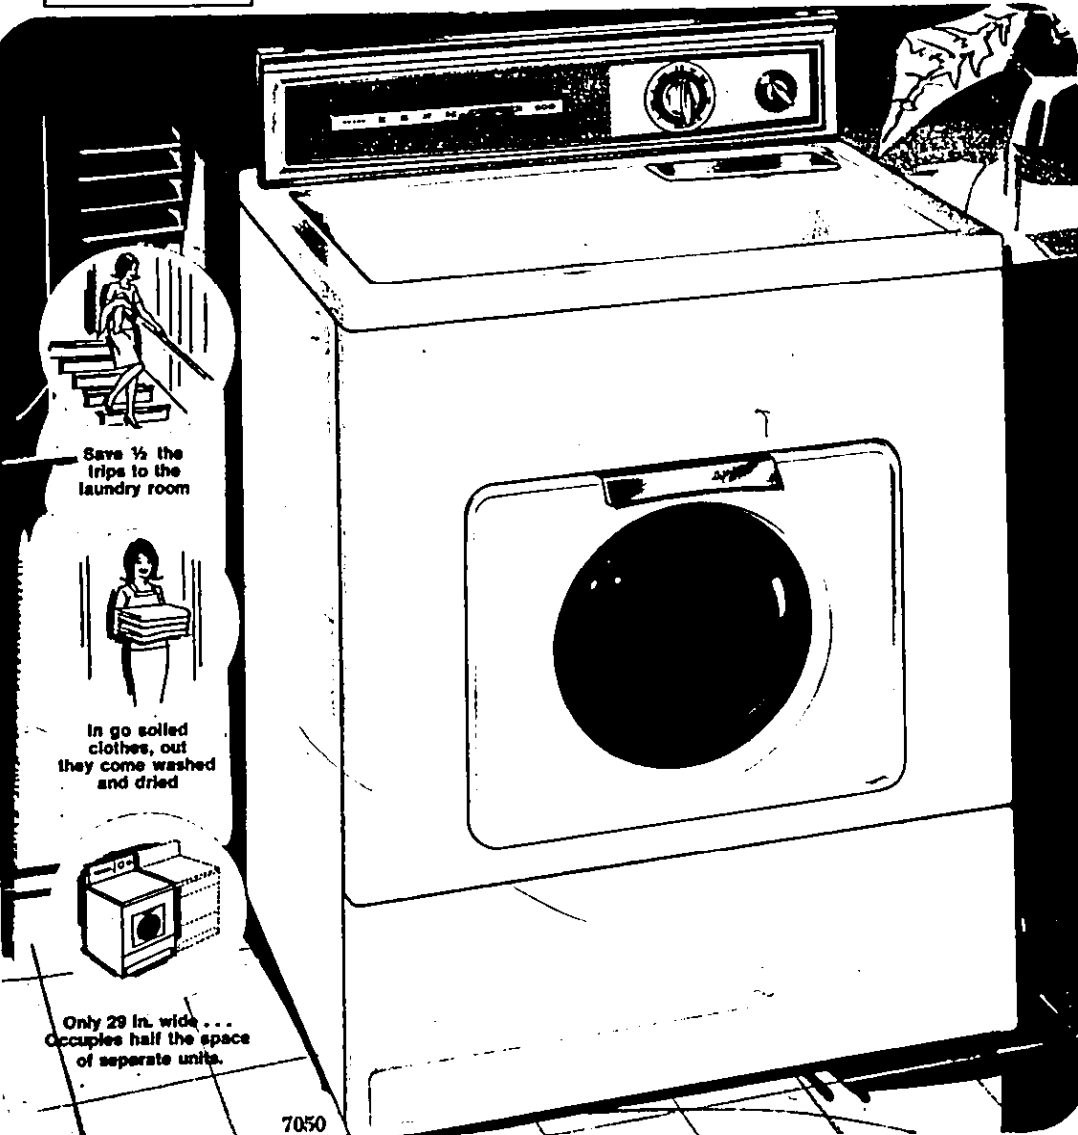

Sears

JUST TURN ONE DIAL TO WASH AND DRY

KENMORE Washer-Dryer COMBINATIONS

Electric Drying Model

\$ 359

No Trade-in Required

- Washes with tumble-action to chase away stubborn dirt
- Choice of Hot or Warm wash with Warm rinse for all clothes
- Water level adjusts automatically to size of load
- No guessing at drying time. Unit shuts off when clothes are dry
- Automatic Dry Control dries clothes the way you want... adjusts for "more dry" or "less dry"
- Easy-reach top-mount lint screen
- Safety door switch... stops machine when door is opened
- You can set machine to wash and dry, wash only or dry only

Wash and Dry No-Iron PERMA-PREST

Toss Permanently-Pressed clothes into this Kenmore Washer-Dryer—out they come washed bright, dried right... with creases in place and no wrinkles. Need no ironing.

KENMORE ECONOMY WRINGER WASHERS

3-vane agitator gives good washing action, helps get clothes really clean. Fast-action push-bar wringer safety release. Wringer adjusts to 8 positions. Porcelain-finished wash tub resists rust and stains. 4 easy-rolling casters.

\$ 69

No Trade-in Required

NO MONEY DOWN on Sears Easy Payment Plan

KENMORE WRINGER DRAIN-PUMP WASHERS

Automatic pump drains tub fast. Full-width push-bar safety wringer release. Simple end reset handle. 8-vane agitator gives excellent washing action to get clothes clean. Rust-proof cover.