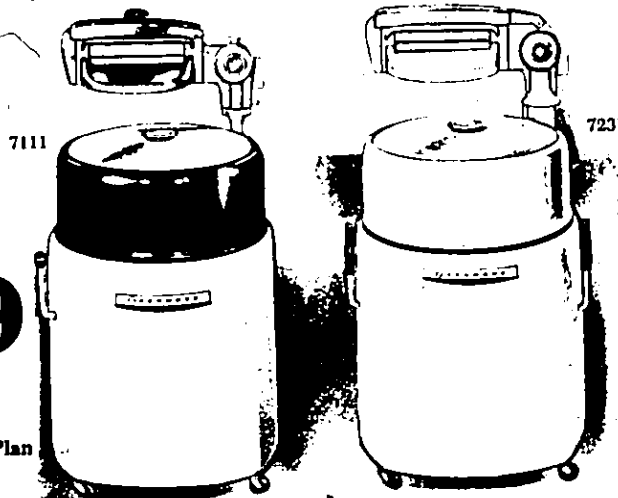

KENMORE ECONOMY WRINGER WASHERS

3-vane agitator gives good washing action, helps get clothes really clean. Fast-action push-bar wringer safety release. Wringer adjusts to 8 positions. Porcelain-finished wash tub resists rust and stains. 4 easy-rolling casters.

$ 69

No Trade-in Required

NO MONEY DOWN on Sears Easy Payment Plan