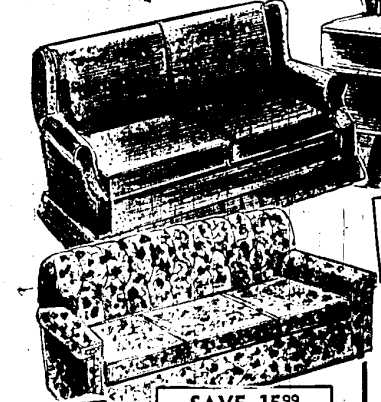

SAVE 15⁹⁹

3-way recliner in Naugahyde®
OLIVE, BLACK OR BROWN

$44

REGULAR $59.99
Beautiful Naugahyde upholstered recliner. Real comfort at a low price.

REGULAR 119⁹⁹ RECLINER
It surrounds you with cushioned comfort, Avocado, Beige, Black.
NOW ONLY $89