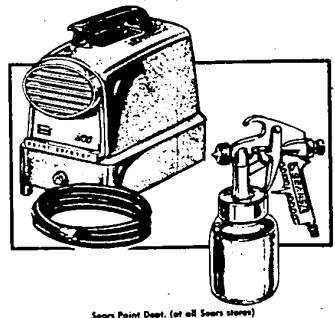

Sprayers for the Hobbist, Home Owner and Pro Lightweight Diaphragm Sprayers

Regular 39⁹⁵ 27⁹⁷

Charge It

Oilless Piston Model Sprayer

Reg. 89.95 77⁹⁷

Sprayers on 7 1/2-Gal. Tanks Reg. 169.95

137⁹⁷

Christmas Shopping Hours 9 am to 9 pm Monday through Saturday

- Grand River at Oakman, WE 3-3300
  • Grant at Van Dyke, WA 5-0100
  • Woodward, Highland Pl., TO 8-1300
  • Lincoln Park, Southfield at Dix, DU 3-7000
  • Livonia Mall, 7 Mile at Middlebelt, 176-6000
  • Macomb Mall, Grosse Pointe at 13 1/2 Mile Rd., 293-8000
  • Pontiac, 154 N. Saginaw, FE 5-1171
  • Wyandotte, Biddle-Maple, AY 4-9000
  • Grosse Pointe, 7 Mile-Mack, TU 4-6090
  • Oakland Mall, 14 Mile Rd. at John R, SRS-1000