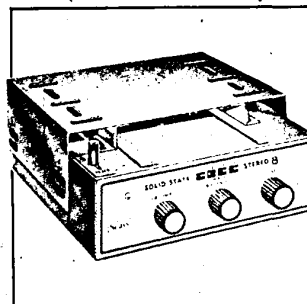

ENJOY BEAUTIFUL STEREO MUSIC
Sale! Sears 8-Track Stereo Tape Player

Regular 59.95 **49.97**

Enjoy your favorite tunes everywhere you drive... with no annoying interruption! Features illuminated program indicator and hand-some case. Installation available.