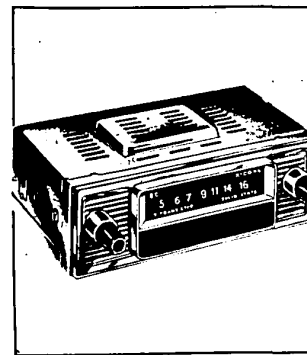

7-Transistor Radio

Reg. 24.95 **19.97**