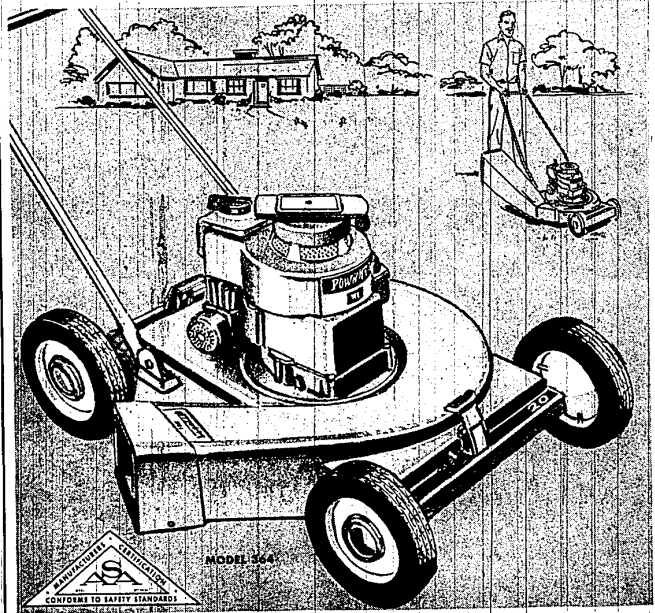

Save $9! 19-inch hand mower
29.99 Reg. 38.99

No annoying rattles! Cuts silently because the 5 double-riveted blades never touch the bed-knife; gives your yard that "country club" look. Has smooth ball-bearing action.

Save $10!

20-inch rotary mower
Vacuum lawn as you mow - with slip-on catcher

$69 Reg. $79

3 1/2 HP gives the added power you need for those big mowing jobs! Impulse starter needs no priming... starts first time every time. Instant height adjusters — one front and one rear. Vacuum action created by blade and deck straightens grass for a smooth cut, swoops up clippings into catcher.