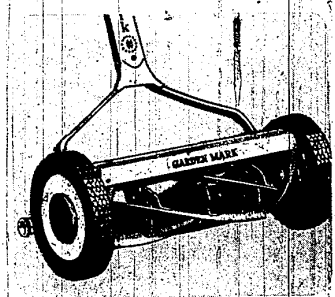

WARDS FARMINGTON STORE

DOWNTOWN SHOPPING CENTER
STORE HOURS Daily 10 a.m. to 9 p.m.
Saturday 9:30 a.m. to 9 p.m., Sunday 11 a.m. to 6 p.m.