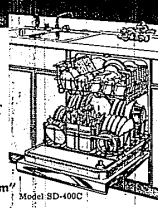

**New 32 inch wide
General Electric
with Automatic Ice!**

No Frost "Foodcenter 18"

"Good Ol' Mom" SALE PRICE!

**Also available in big
21 cu. ft. Side-by-Side**

No Frost "Foodcenter 24"

"Good Ol' Mom" SALE PRICE!

**MIKE ADRAY... KING OF DEALS... AND G-E TEAM UP
TO BRING YOU FANTASTIC SAVINGS DURING OUR GREAT**

MOTHER'S DAY SALE

THE PERFECT GIFT... AT BIG SAVINGS...
A G-E DISHWASHER FROM ADRAY'S

"Good Ol' Mom" SALE

5 Pushbutton Cycles!
including new soft wash for delicate china and crystal!

4-Level Aerated Thoro-Wash with Soft Food Waste Disposer. No pre-rinsing or scraping... just tilt-off large or hard food scraps!

Built-in Automatic Dishwasher

4 Cycle performance!
Portable, too!

Mobile Maid Dishwasher
Daily Loads
Pots and Pans
Rinse and Hold
China and Crystal

4-Level Thoro-Wash with Soft Food Waste Disposer for sparkling clean dishes -- no need to rinse or scrape... just tilt-off large or hard food scraps. Twin lift-top racks for easy loading. Exclusive Silver Shower for shining silverware.

GET ADRAY'S "Good Ol' Mom" SALE PRICE!

5 Washing Cycles!

Includes new Soft Wash Cycle for delicate china and crystal!
Front-Loading Portable

(Converts to a built-in)
Model SC-800C
GET ADRAY'S "Good Ol' Mom" SALE PRICE!

Fashionette 5000, 6000 and 8000 BTU AIR CONDITIONERS

• Lightweight, easy to handle.
• Remarkably quiet... ideal comfort.

Handy Every Blank

"Good Ol' Mom" DISHWASHER SWEEPSTAKES

NAME: _____
ADDRESS: _____
CITY: _____ STATE: _____
E. E. DEALER'S NAME: _____ PHONE: _____

SWEEPSTAKES ENDS MAY 31, 1959

ADRAY APPLIANCE
20219 CARLYSLE NEAR OUTER DRIVE • DEARBORN
OPEN DAILY 10 A.M. TO 9 P.M. CLOSED SUNDAY

**P7 OVEN
CLEANS ITSELF
While You Sleep**

NOW WITH PICTURE WINDOW DOOR