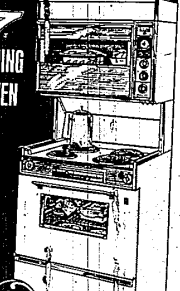

model J-797
• Two-Way Exhaust System • Eye-Level Window Oven • Automatic Rotisserie • Meat thermometer • Automatic Sensi-Temp surface unit with Grill