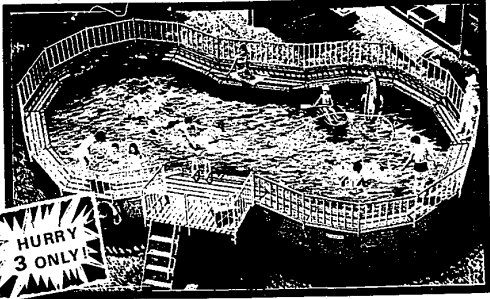

COLECO REDWOOD CUSTOM POOL
32'x18'x4' DEEP DECKS & FILTER EXTRA $444⁰⁰ POOL ONLY
WE ALSO CARRY Coleco Sand Filters & Sun Pool Chemicals