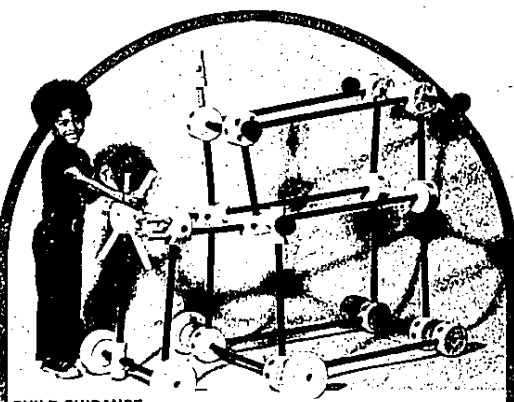

**TESTOR
COSMIC WIND
TRAINER PLANE**
An engine powered airplane that is easy to fly. Rubber band assembly lets parts separate on impact without breakage. Versatile controls.

Everyday Low Price
797

**INDUSTRIAL SAFETY BELT
DELUXE TOOL BELT**
Embossed, adjustable belt with buckle, embossed scabbard with saw. Plus hammer, folding rule, scraper, pliers, flashlight, tape, screwdriver and pouch.

Everyday Low Price
564

**RAND McNALLY
WORLD
GLOBE**
This 12" portrait globe rotates on a metal base. It has raised relief mountains.

Everyday Low Price
996

**EDU-SCIENCE
MICROSCOPE**
3 turrets with light. Magnifies 100 to 750 times. Zoom eyepiece. Includes all accessories.

Everyday Low Price
1184

**SKILCRAFT
SPOTTER
TELESCOPE**
Magnifies 40 times. 4 sections extend to 25". With rigid metal tripod that has a joint swivel.

Everyday Low Price
997

**CHILD GUIDANCE
GIANT TINKERTOY**
A new giant dimension in creative construction. It's the first building toy that provides an environment a child can step into. 90 large pieces in all.

Everyday Low Price
1978

**ENTEX
WANKEL ROTARY ENGINE**
Motorized working model of the revolutionary pistonless Wankel engine. See-through construction shows the moving parts in action, plus flashing spark plugs. Exact model of the engine in the Mazda car.